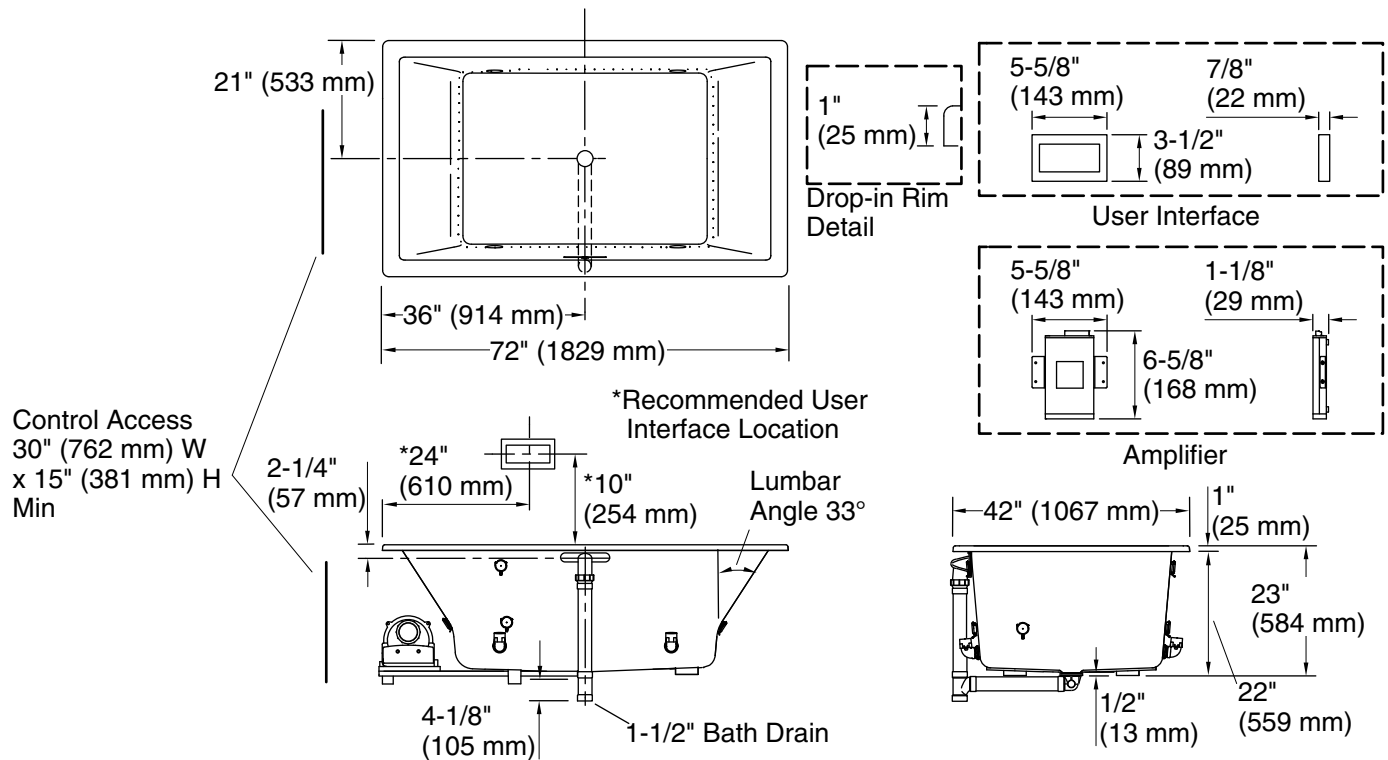

Underscore® Rectangle 6' VibrAcoustic® BubbleMassage™ Bath K-1174-GVBCW

No change in measurements if connected with required drain illustrated. (K-7272)

Required Electrical Service

One dedicated circuit required, protected with Class A Ground-Fault Circuit-Interrupter (GFCI). Outside North America, this device may be known as a Residual Current Device (RCD).

Blower, Heated 120 V, 15 A, 60 Hz
Surface, Amplifier:

Technical Information

All product dimensions are nominal.

Installation:	Drop-in, Under-mount
Drain location:	Center
Basin area, bottom:	45-3/4" x 32" (1162 mm x 813 mm)
Basin area, top:	66" x 36" (1676 mm x 914 mm)
Weight:	120 lbs (54.4 kg)
Minimum floor load:	60.7 lbs/ft² (296.4 kg/m²)
Water depth:	19" (483 mm)
Water capacity:	139 gal (526.2 L)
Cutout:	Drop-in, 70-1/2" x 40-1/2" (1791 mm x 1029 mm)
Electrical component rating:	Blower: 120 V, 1.2 A, 60 Hz Heated Surface: 120 V, 0.5 A, 60 Hz, 65

Notes

Measure your actual product for rough-in details. Install this product according to the installation instructions.

The hot water supply should be 70% of the capacity of the bath or greater. Installations will vary.

Control amplifier fits 16" (406 mm) center studs. 25' (7.6 m) cables are included.

One electrical service may be used for the entire bath and related electrical components.

Remote blower installation kit K-1446 is available for relocating the blower. Provide access for servicing the blower.

Kit is required for under-mount installations (sold separately).

Do not relocate or alter the PVC tee or coiled flexible tubing connected to the blower. Follow the blower relocation instructions exactly.