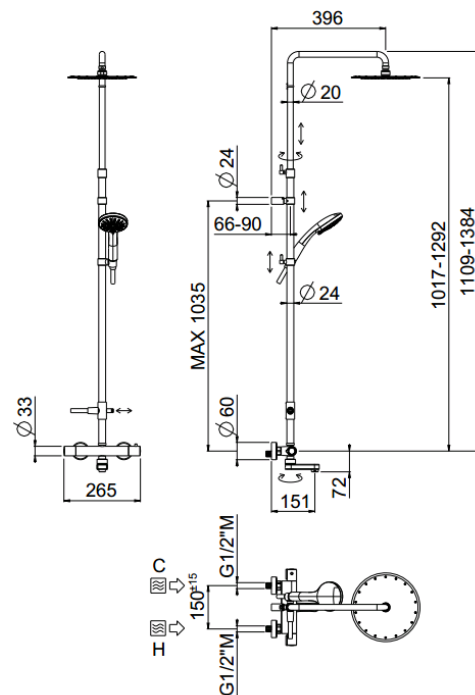

Rigoletto telescopic with spout

Rigoletto telescopic with spout, MySlim shower head
01-1972-N-CR

TECHNICAL INFORMATION

Bridge telescopic shower column including exposed thermostatic mixer with brass handles, diverter and swinging spout, turning bar with adjustable mounting. Round ultra-thin shower head, Ø300, non-liming, in stainless steel. 3 jets non-liming shower in ABS. Smooth double anti-torsion PVC flexible hose, cm 150. CHROME

Flow rate:
x rubinetto

PICTURE

SPARE PARTS

ORIC035
T°

ORIC032
2 vie / ways

FEATURES

rain jet

central jet

side jet

Tub spout

double anti-torsion

adjustable telescopic shower column

Rigoletto adjustable spout

TECHNICAL DRAWING

FINISHINGS