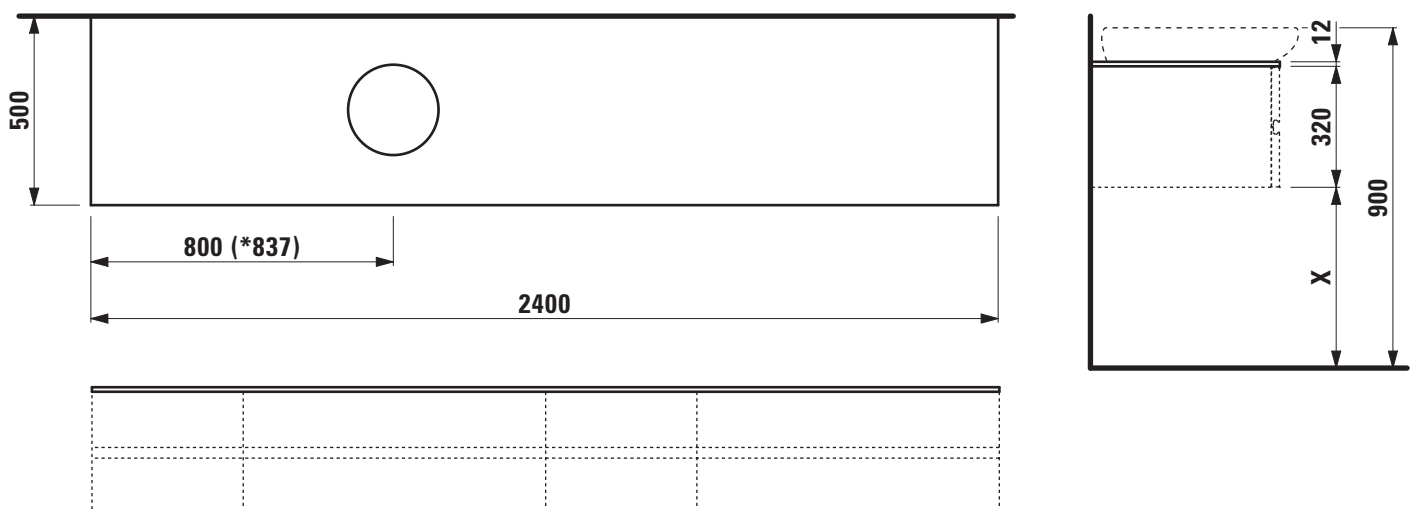

IL BAGNO ALESSI ONE FURNITURE

Top for vanity unit / with cut out left

42461.2

TECHNICAL DATA

Order no.	42461.2 / cut out left	Accessories excl.	Vanity unit without top, 800 mm element at right side and 400 mm element at left side order no. 42418.0
Dimensions (WxHxD)	2400 x 12 x 500 mm	Colours	630 – Noce canaletto, surface lacquered real wood veneer 631 – White, technical marble top
Matching for	2x vanity unit without top 1200 mm, order no. 42418.0 1x washbasin, order no. 81897.1 (vanity unit combination only with 7 drawers), 81897.2, 81897.3 (with shelf at left side)		
Specification	Body – Surface lacquered real wood veneer or technical marble 1 cut out left		
Weight	630 – 62,0 kg 631 – 80,0 kg		

TECHNICAL DRAWINGS / S 1 : 20

* = Only Il Bagno Alessi One 81897.3 with shelf at left side
X = The exact height must be set during installation.