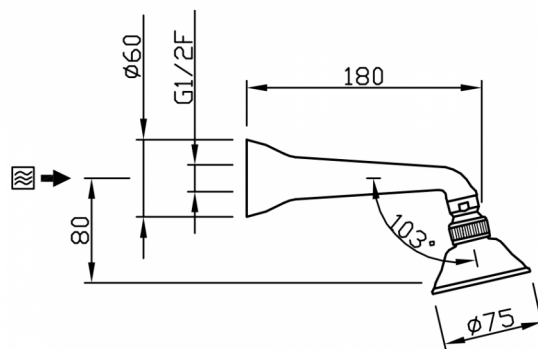

Old America

Old America with wall shower arm 18cm
25710-CR

TECHNICAL INFORMATION

Brass one jet shower head with ABS filter, $\varnothing 75$, with 18 cm wall shower arm in brass 1/2" F. CHROME

Flow rate:
2 l/min

PICTURE

SPARE PARTS

FEATURES

Rain jet

TECHNICAL DRAWING

FINISHINGS