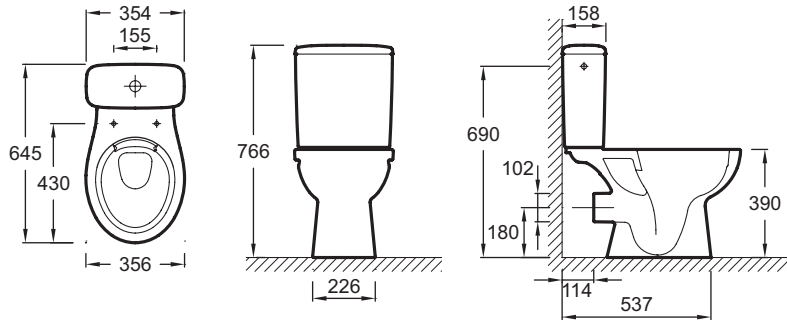

E20208

Collection: PATIO

Finish*:

00 - White

Main features:

Features

- DIMENSIONS: 64.50 x 35.60 cm
- MATERIAL: Ceramic
- VOLUME OF WATER: Standard 3/6 L
- RIM TYPE: Rimless
- SEAT TYPE: Standard
- MECHANISM GUARANTEE: 2 years
- WEIGHT: 36.6 kg
- INSTALLATION TYPE: Floor-standing
- HEIGHT: Standard
- WATER CONNECTION: Side supply
- PRODUCT INCLUDED: (Cistern and seat included)

Technical drawing

Product Specification: Rimless WC pack, P-trap. E20208. Collection: PATIO. DIMENSIONS: 64.50 x 35.60 cm. WEIGHT: 36.6 kg. MATERIAL: Ceramic. INSTALLATION TYPE: Floor-standing. VOLUME OF WATER: Standard 3/6 L. HEIGHT: Standard. RIM TYPE: Rimless. WATER CONNECTION: Side supply. SEAT TYPE: Standard. PRODUCT INCLUDED: (Cistern and seat included). MECHANISM GUARANTEE: 2 years.