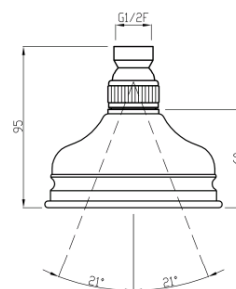

## TECHNICAL INFORMATION

One jet traditional non-liming inspectable shower head, Ø100, in brass/stainless steel. CHROME

**Flow rate:**  
2 l/min

## SPARE PARTS

## FEATURES

Rain jet

Non-liming

## TECHNICAL DRAWING