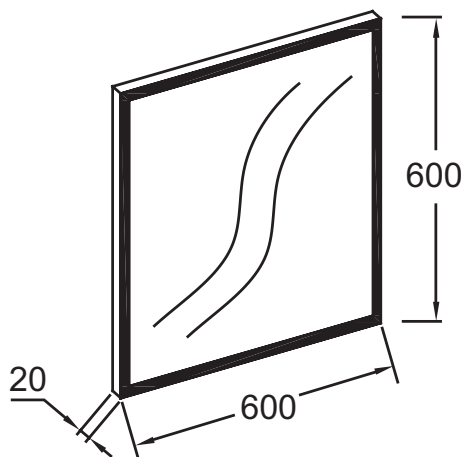

EB1423

Collection: NO COLLECTION

Finish*:

S14 - Satin Black
lacquer

Main features:

Features

- DIMENSIONS: 60 x 2 x 60 cm
- MATERIAL: Lacquer
- WEIGHT: 5.1 kg
- INSTALLATION TYPE: Wall-mount

Technical drawing

Product Specification: Square mirror 60 cm. EB1423. Collection: NO COLLECTION. DIMENSIONS: 60 x 2 x 60 cm. WEIGHT: 5.1 kg. MATERIAL: Lacquer. INSTALLATION TYPE: Wall-mount.

*Due to possible variations in computer and printer calibrations, technical factors and certain finish characteristics, the colors you see may not accurately portray the actual colors and are provided as a guide only.