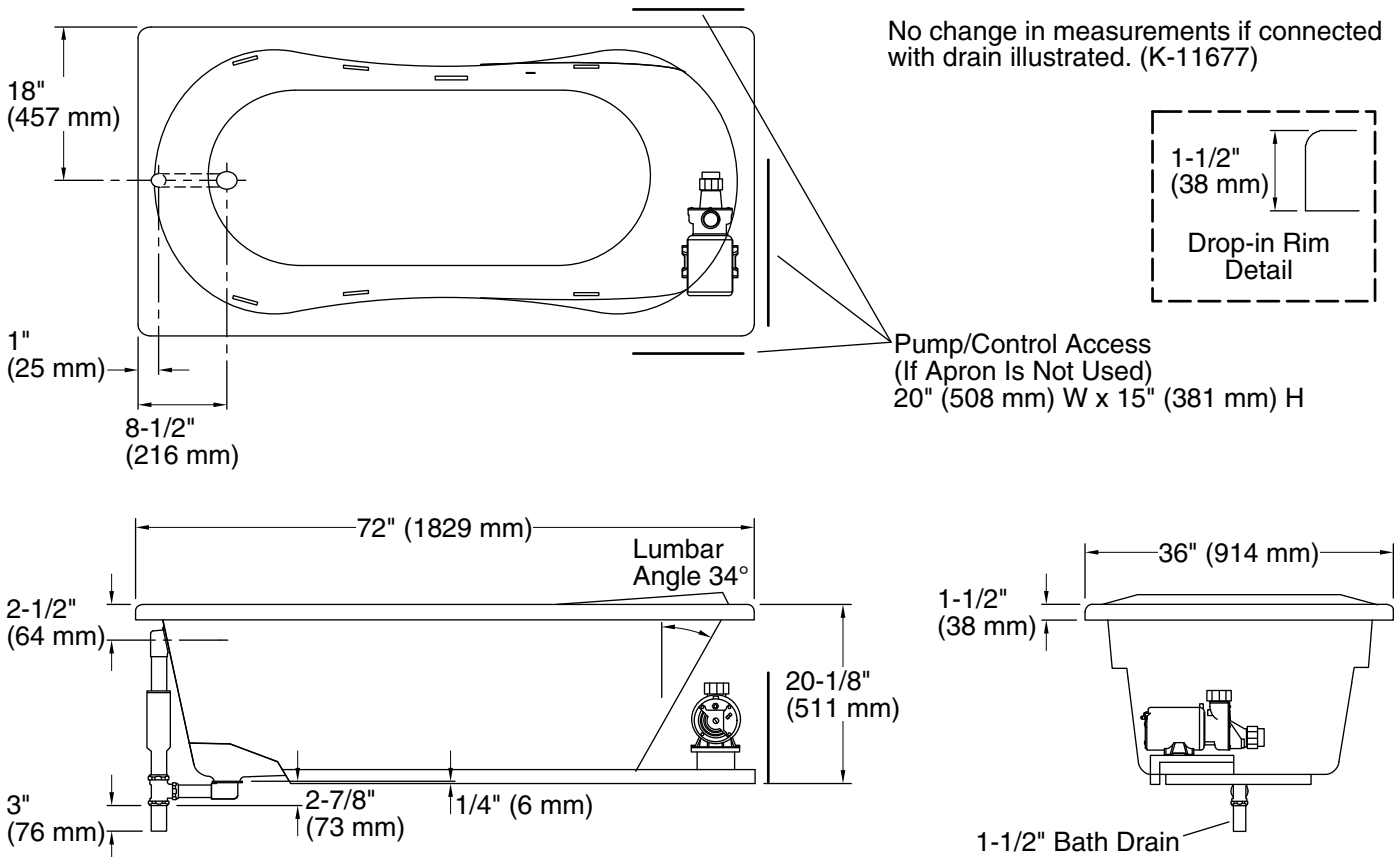

Required Electrical Service

One dedicated circuit required, protected with Class A Ground-Fault Circuit-Interrupter (GFCI). Outside North America, this device may be known as a Residual Current Device (RCD).

Pump: 120 V, 15 A, 60 Hz

Technical Information

All product dimensions are nominal.

Installation: Drop-in
Drain location: End
Basin area, bottom: 55" x 21" (1397 mm x 533 mm)
Basin area, top: 65" x 26" (1651 mm x 660 mm)
Weight: 66 lbs (29.9 kg)
Minimum floor load: 38 lbs/ft² (185.5 kg/m²)
Water depth: 15" (381 mm)
Water capacity: 72 gal (272.5 L)
Cutout: Drop-in, 70-1/2" x 34-1/2" (1791 mm x 876 mm)
Electrical component rating: Pump: 120 V, 7.5 A, 60 Hz
Pump speed: Single
Minimum flat for door: 2-5/8" (67 mm)

Notes

Measure your actual product for rough-in details. Install this product according to the installation instructions.

The hot water supply should be 70% of the capacity of the bath or greater. Installations will vary.

Bath may require shimming if installing an apron.