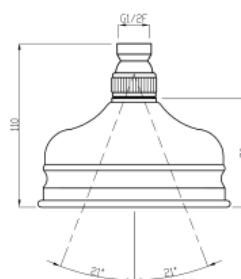

TECHNICAL DRAWING

SPARE PARTS

FINISHINGS