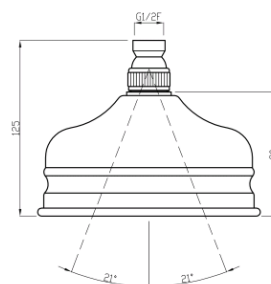

TECHNICAL DRAWING

SPARE PARTS

FINISHINGS