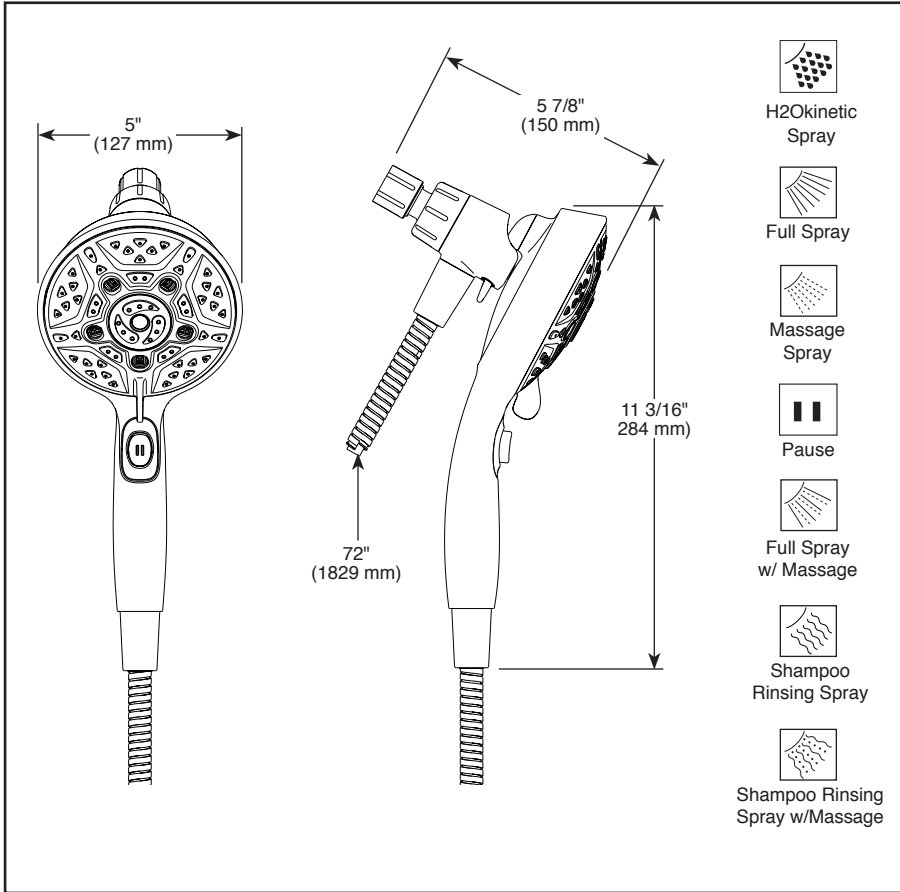

75707 ▲

Submitted Model No.: _____

Specific Features: _____

▲ Designate proper finish suffix

see what Delta can do™

HAND SHOWER

■ Hand held shower with 7 spray settings

FEATURES:

- H₂Oknetic Technology® Hand Shower.
- SureDock™ hand Shower and Mount.
- Touch-Clean® Nozzles.

STANDARD SPECIFICATIONS:

- Maximum flow rate 1.75 gpm @ 80 psi, 6.6 L/min @ 550 kPa.
- Push-button activates pause, a non-positive shut-off.
- Easy-turn dial to change hand shower sprays.
- SureDock™ allows for easy and secure docking for hands-free showering.
- 72" (1829 mm) metal hose.