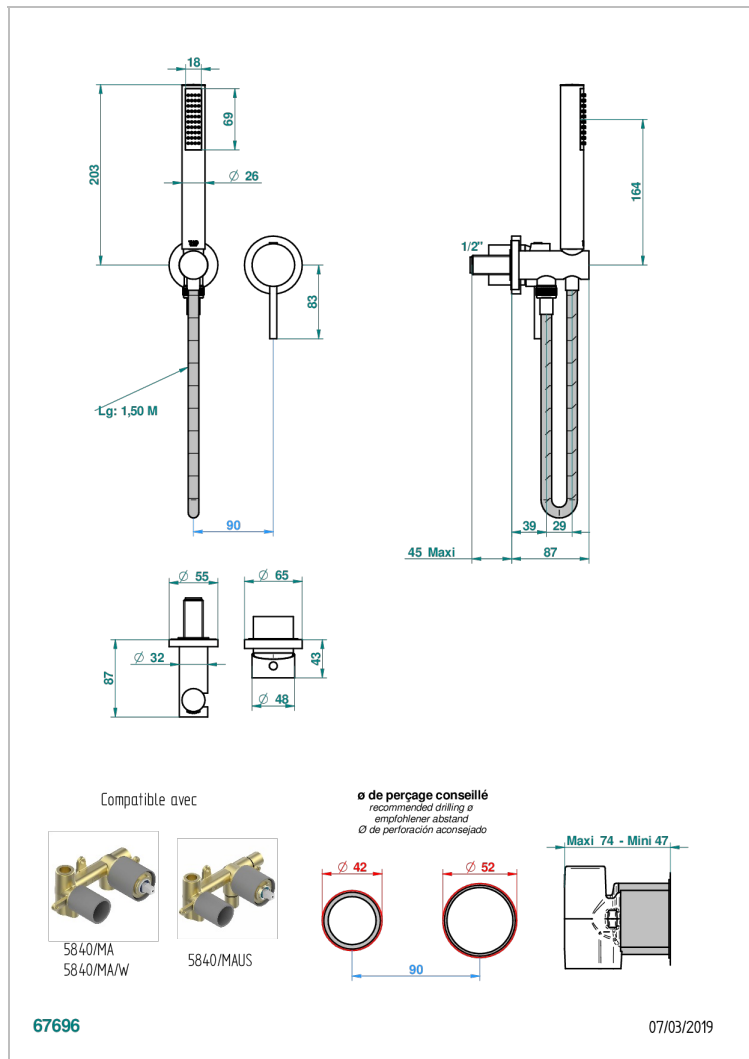

MONTAIGNE MARBRE LEONARDO GREY

G3T-6561B

Trim only for wall mixer with complete handshower on hook

ХАРАКТЕРИСТИКИ

- Montaigne marbre Leonardo Grey
- Trim only for wall mixer with complete handshower on hook