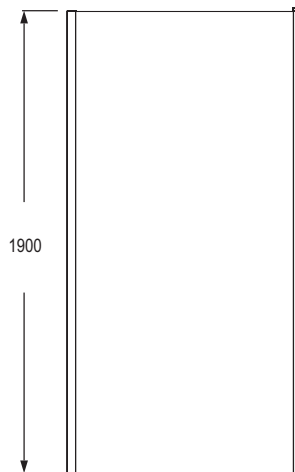

E14WK120

Collection: SERENITY

Finish*:

GA - Profils chromés

Main features:

Features

- DIMENSIONS: 190 x 120 cm
- MATERIAL: Clear glass
- NORMS AND REGULATION: EN 14428
- REINFORCING BAR: 1
- GLASS THICKNESS IN MM: 6
- WEIGHT: 37 kg
- INSTALLATION TYPE: Walk-in
- MIN/MAX WIDTH: 117,5 - 119,5
- INSTALLATION: Réversible
- PANEL HEIGHT IN CM: 190

Technical drawing

	E14WK70	E14WK80	E14WK90	E14WK100	E14WK120
Mm	700	800	900	1000	1200
A mini/maxi	675 / 695	775 / 795	875 / 895	975 / 995	1175 / 1195
B maxi	1000	1000	1000	1000	1000

Product Specification: Fixed walk-in panel 120 cm. E14WK120. Collection: SERENITY. DIMENSIONS: 190 x 120 cm. WEIGHT: 37 kg. MATERIAL: Clear glass. INSTALLATION TYPE: Walk-in. NORMS AND REGULATION: EN 14428. MIN/MAX WIDTH: 117,5 - 119,5. REINFORCING BAR: 1. INSTALLATION: Réversible. GLASS THICKNESS IN MM: 6. PANEL HEIGHT IN CM: 190.