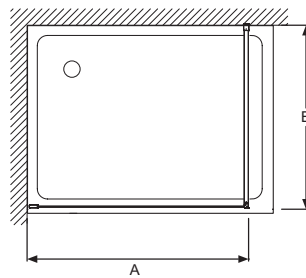

E14WK120

Collection: SERENITY

Finish*:

GA - Profils chromés

Main features:

Features

- DIMENSIONS: 190 x 120 cm
- MATERIAL: Clear glass
- NORMS AND REGULATION: EN 14428
- REINFORCING BAR: 1
- GLASS THICKNESS IN MM: 6
- WEIGHT: 37 kg
- INSTALLATION TYPE: Walk-in
- MIN/MAX WIDTH: 117,5 - 119,5
- INSTALLATION: Réversible
- PANEL HEIGHT IN CM: 190

Technical drawing

	E14WK70	E14WK80	E14WK90	E14WK100	E14WK120
Mm	700	800	900	1000	1200
A mini/maxi	675 / 695	775 / 795	875 / 895	975 / 995	1175 / 1195
B maxi	1000	1000	1000	1000	1000

Product Specification: Fixed walk-in panel 120 cm. E14WK120. Collection: SERENITY. DIMENSIONS: 190 x 120 cm. WEIGHT: 37 kg. MATERIAL: Clear glass. INSTALLATION TYPE: Walk-in. NORMS AND REGULATION: EN 14428. MIN/MAX WIDTH: 117,5 - 119,5. REINFORCING BAR: 1. INSTALLATION: Réversible. GLASS THICKNESS IN MM: 6. PANEL HEIGHT IN CM: 190.