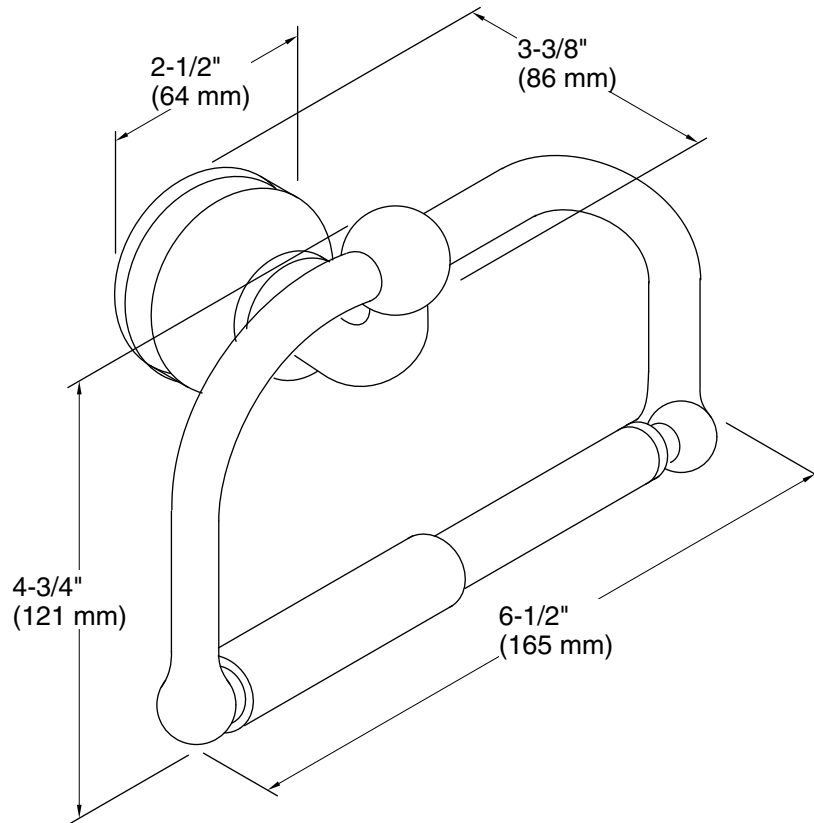

Features

- Solid brass construction for durability and reliability.
- Coordinates with Fairfax faucets and accessories.

Material

- KOHLER finishes resist corrosion and tarnishing.

Installation

- Installation template and tools included.

Technical Information

All product dimensions are nominal.

Material: Brass

Notes

Install this product according to the installation guide.