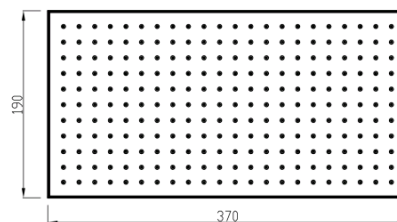

Vhela

Vhela 370x190
23480-CR

TECHNICAL INFORMATION

One jet rectangular non-liming inspectable shower head, 370x190, in brass/stainless steel. CHROME

Flow rate:
10 l/min

FEATURES

Rain jet

Non-liming

PICTURE

TECHNICAL DRAWING

SPARE PARTS

FINISHINGS