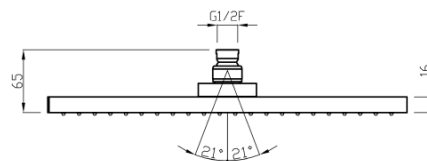

Vhela

Vhela 370x190
23480-CR

TECHNICAL INFORMATION

One jet rectangular non-liming inspectable shower head, 370x190, in brass/stainless steel. CHROME

Flow rate:
10 l/min

FEATURES

Rain jet

Non-liming

PICTURE

TECHNICAL DRAWING

SPARE PARTS

FINISHINGS