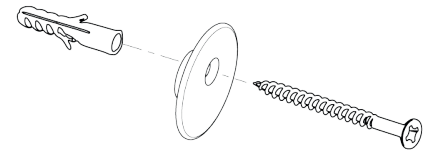

LUNA Light
2869.490

suspension accessories delivered with the mirror

mark the suspension point on your wall
drill holes and place the plugs, washers and screws

place the mirrors on the washers in the 'open' position
once all pieces are placed on the wall slide the left and right mirror,
toward the central light-module
leave a 5cm gap between the big mirrors in order to show the light-module