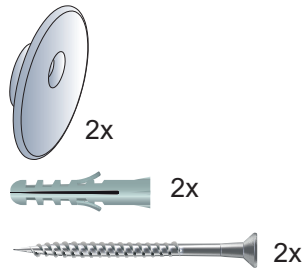

LUNA Light
2869.490

suspension accessories delivered with the mirror

mark the suspension point on your wall
drill holes and place the plugs, washers and screws

place the mirrors on the washers in the 'open' position
once all pieces are placed on the wall slide the left and right mirror,
toward the central light-module
leave a 5cm gap between the big mirrors in order to show the light-module