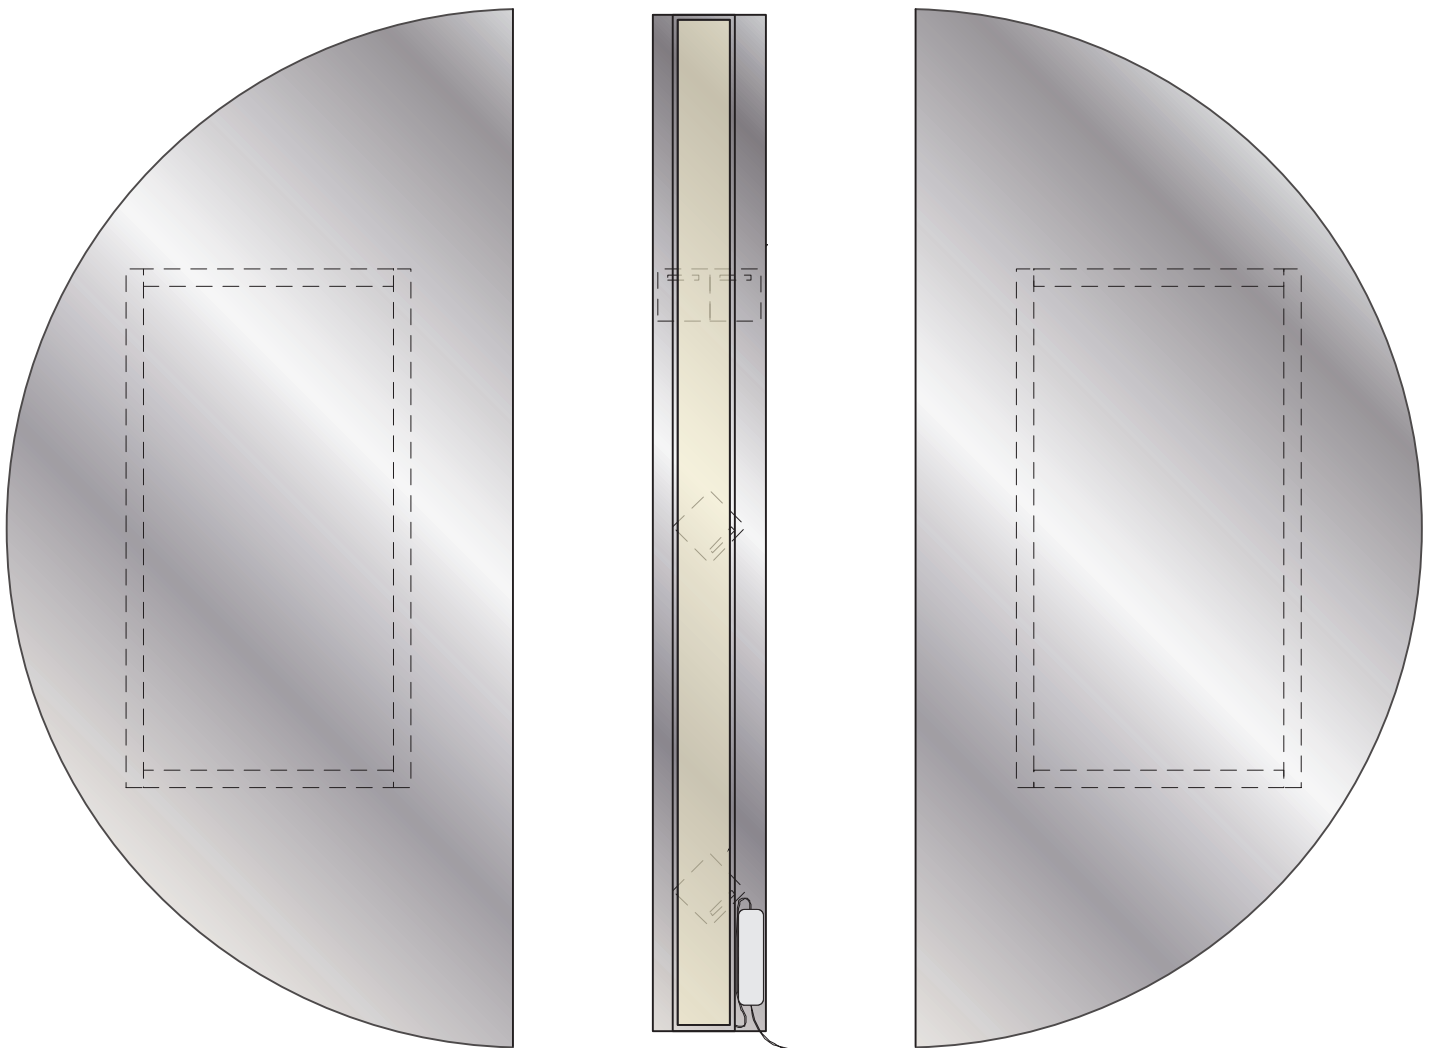

LUNA Light
2869.490

suspension accessories delivered with the mirror

mark the suspension point on your wall
drill holes and place the plugs, washers and screws

place the mirrors on the washers in the 'open' position
once all pieces are placed on the wall slide the left and right mirror,
toward the central light-module
leave a 5cm gap between the big mirrors in order to show the light-module