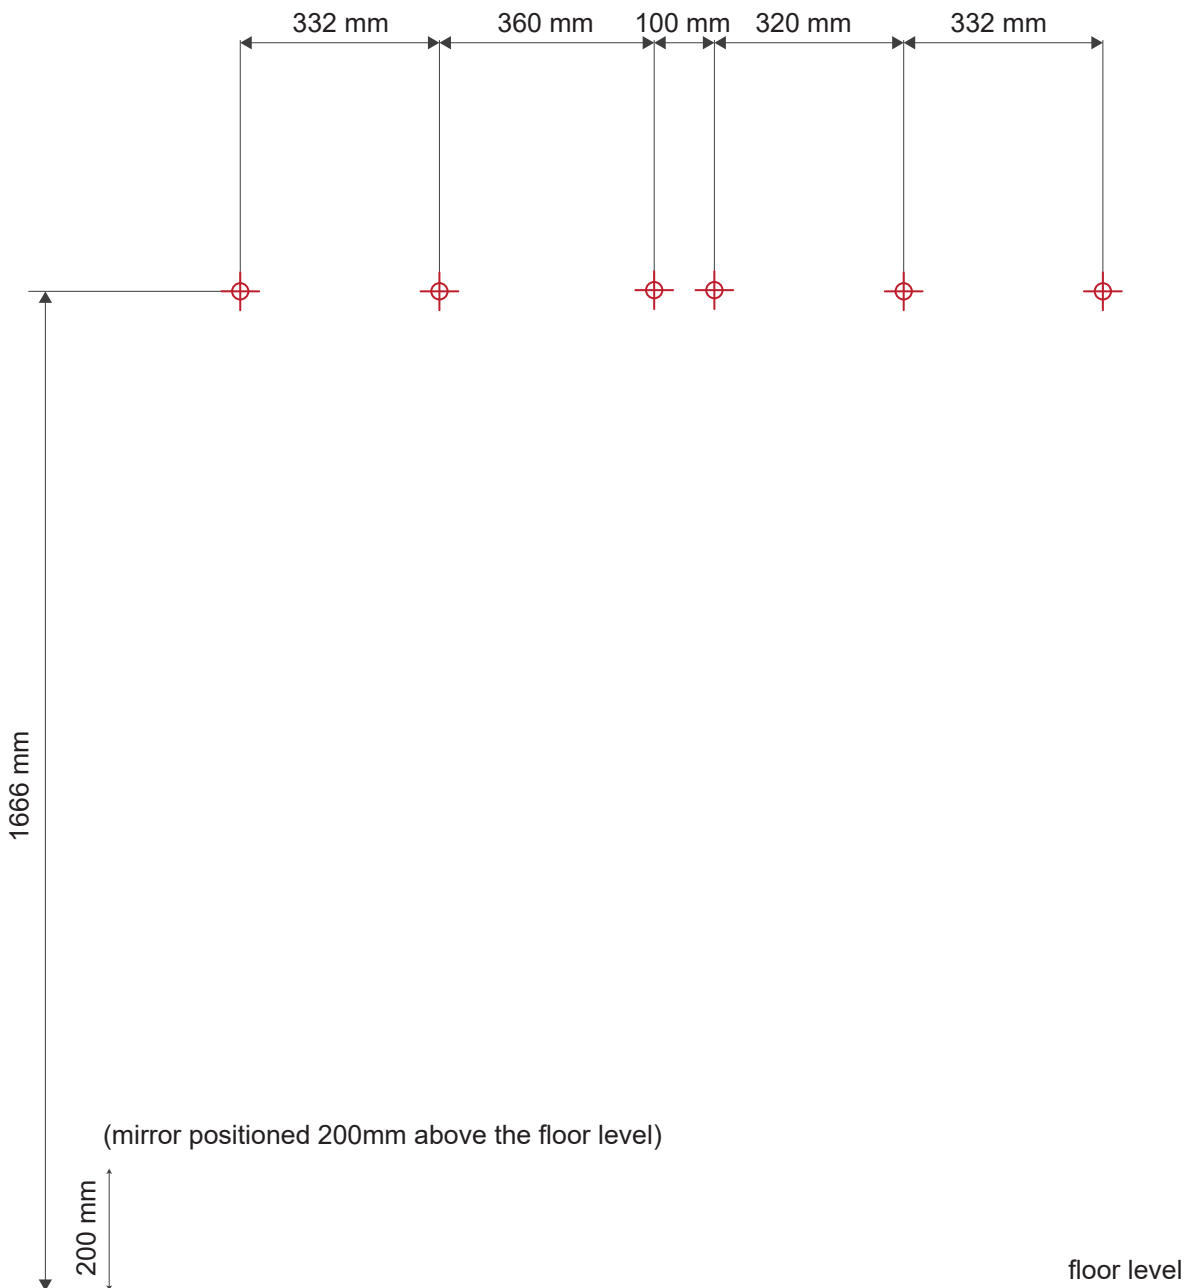

LUNA Light
2869.490

suspension accessories delivered with the mirror

mark the suspension point on your wall
drill holes and place the plugs, washers and screws

place the mirrors on the washers in the 'open' position
once all pieces are placed on the wall slide the left and right mirror,
toward the central light-module
leave a 5cm gap between the big mirrors in order to show the light-module