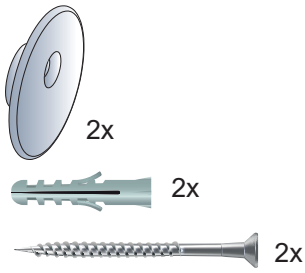

LUNA Light
2869.490

suspension accessories delivered with the mirror

mark the suspension point on your wall
drill holes and place the plugs, washers and screws

place the mirrors on the washers in the 'open' position
once all pieces are placed on the wall slide the left and right mirror,
toward the central light-module
leave a 5cm gap between the big mirrors in order to show the light-module