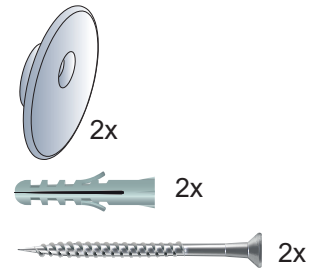

LUNA Light
2869.490

suspension accessories delivered with the mirror

mark the suspension point on your wall
drill holes and place the plugs, washers and screws

place the mirrors on the washers in the 'open' position
once all pieces are placed on the wall slide the left and right mirror,
toward the central light-module
leave a 5cm gap between the big mirrors in order to show the light-module