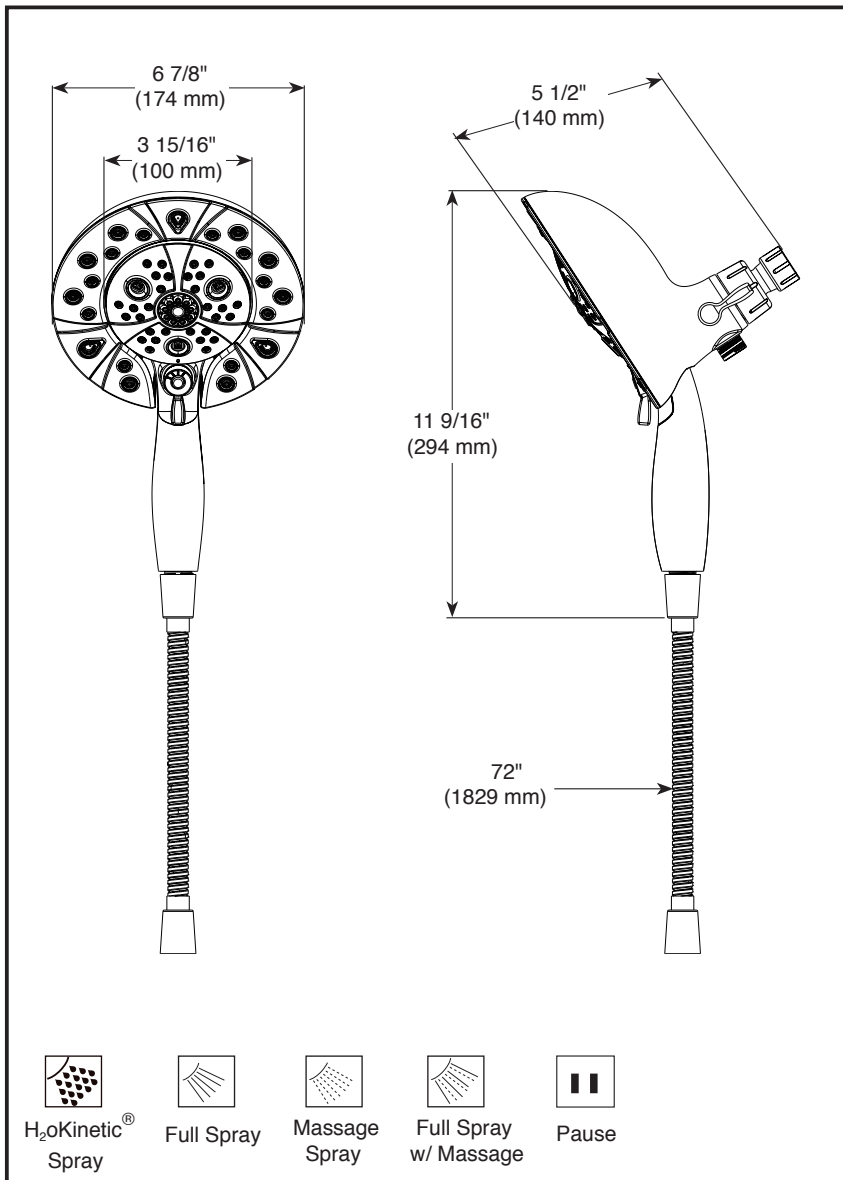

IN2ITION®

- 2-In-1 shower
- 5-Spray Setting hand shower

FEATURES:

- Touch-Clean® Nozzles
- H₂oKinetic® Technology Hand shower
- MagnaTite® Docking

STANDARD SPECIFICATIONS:

- Maximum flow rate 2.5 gpm @ 80 psi, 9.5 L/min @ 550kPa.
- Integrated hand shower docks securely into showerhead when not in use.
- Multiple hand shower spray settings.
- 3-Way diverter for extra spray options.
- Fixed showerhead and hand shower all in one.
- Push-button pause and control lever to change sprays, easy single-handed operation.
- 72" (1829mm) metal hose.

COMPLIES WITH

- ASME A112.18.1 / CSA B125.1

Submitted Model No.: _____

Specific Features: _____

▲ Designate proper finish suffix

Delta reserves the right (1) to make changes in specifications and materials, and (2) to change or discontinue models, both without notice or obligation. Dimensions are for reference only. See current full-line price book or www.deltafaucet.com for finish options and product availability.