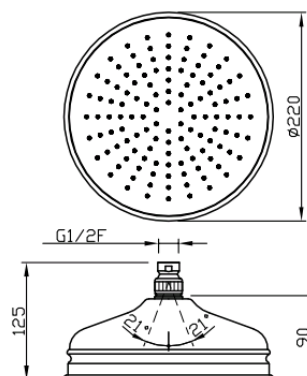

## TECHNICAL INFORMATION

One jet traditional non-liming inspectable shower head, Ø220, in brass/stainless steel. CHROME

**Flow rate:**  
4,5 l/min

## FEATURES

Rain jet

Non-liming

## PICTURE

## TECHNICAL DRAWING