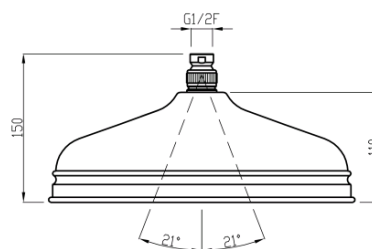

Colonial

Colonial Ø310
23030-CR

TECHNICAL INFORMATION

One jet traditional non-liming inspectable shower head, Ø310, in brass/stainless steel. CHROME

Flow rate:
9 l/min

FEATURES

Rain jet

Non-liming

PICTURE

TECHNICAL DRAWING

SPARE PARTS

FINISHINGS