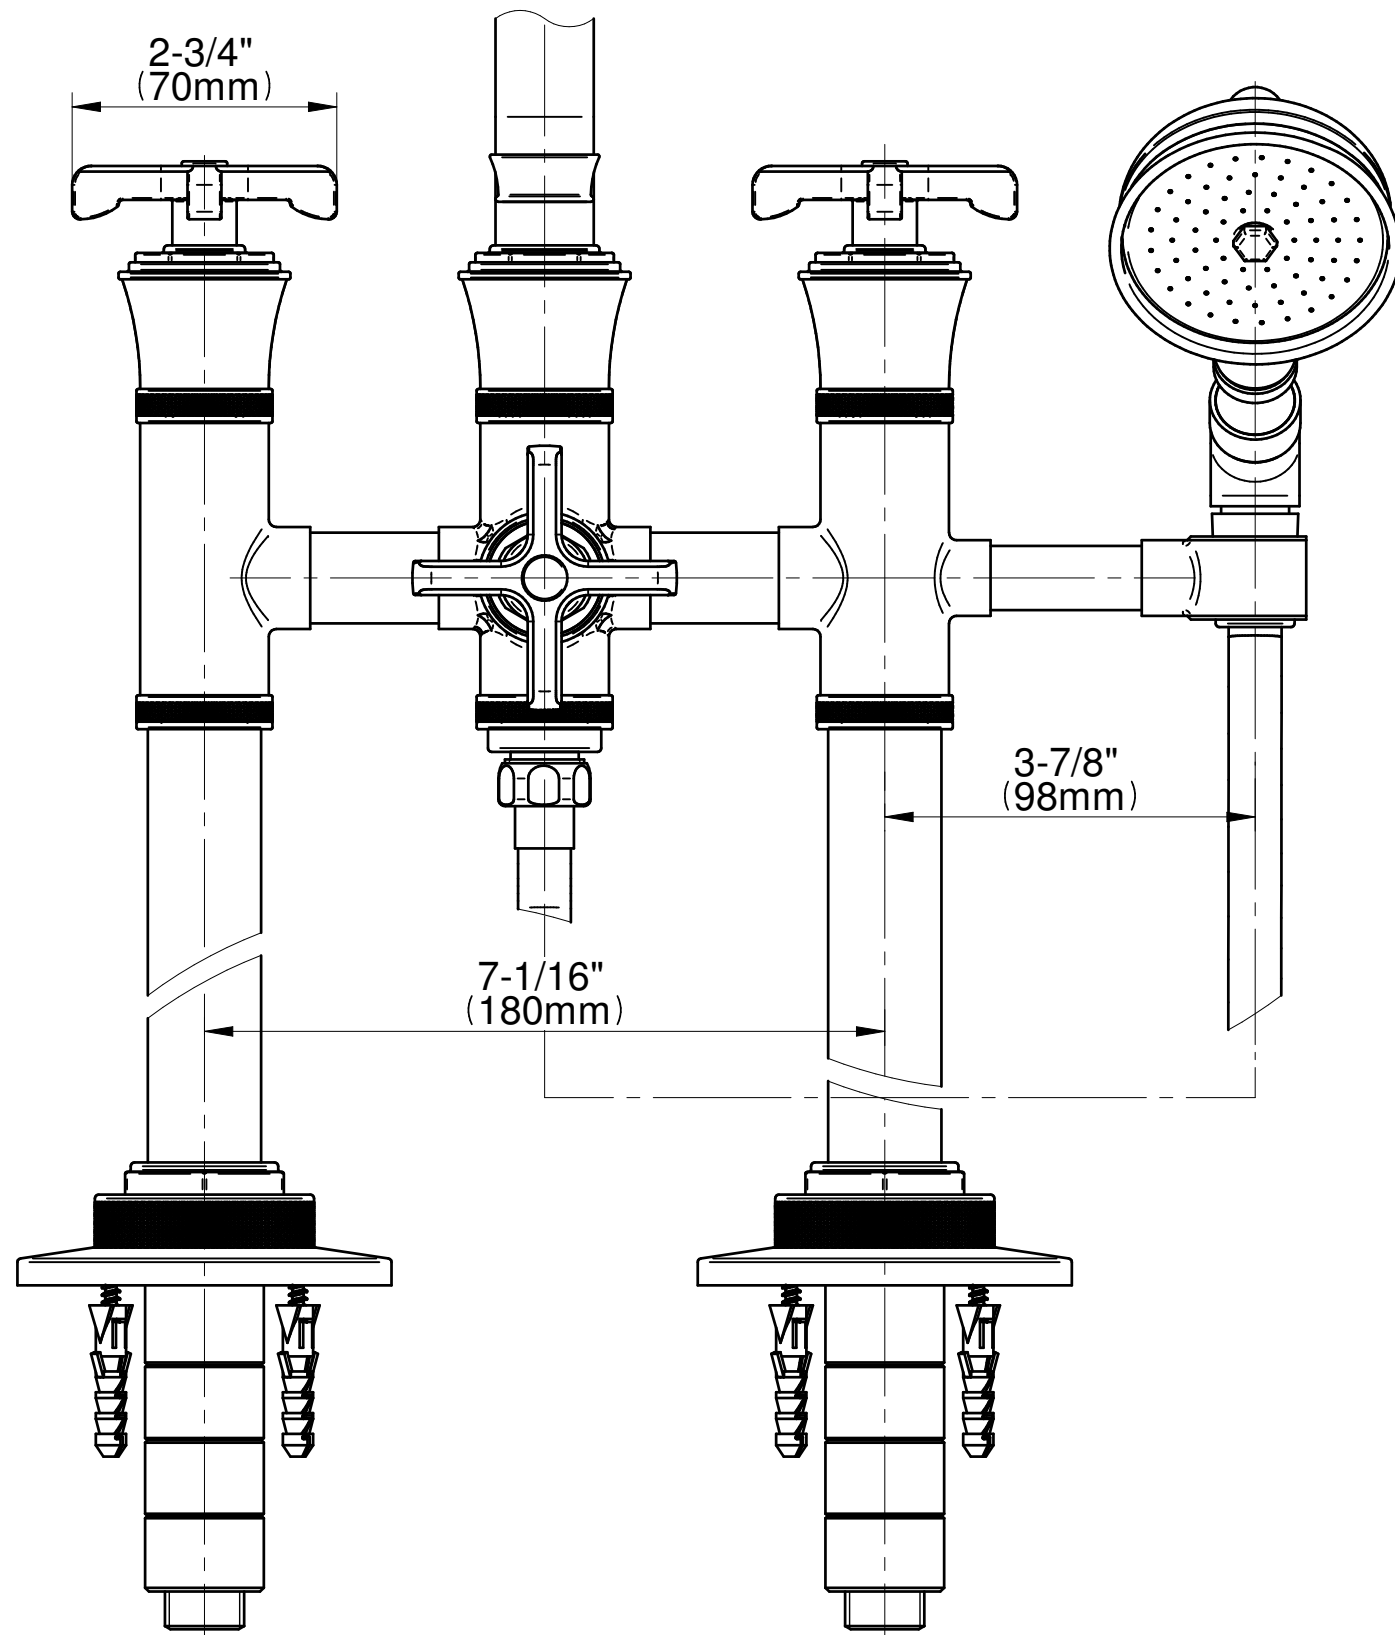

E-11654-C20B

VIGNOLA Series

GRAFF[®]
CUTTING EDGE DESIGN