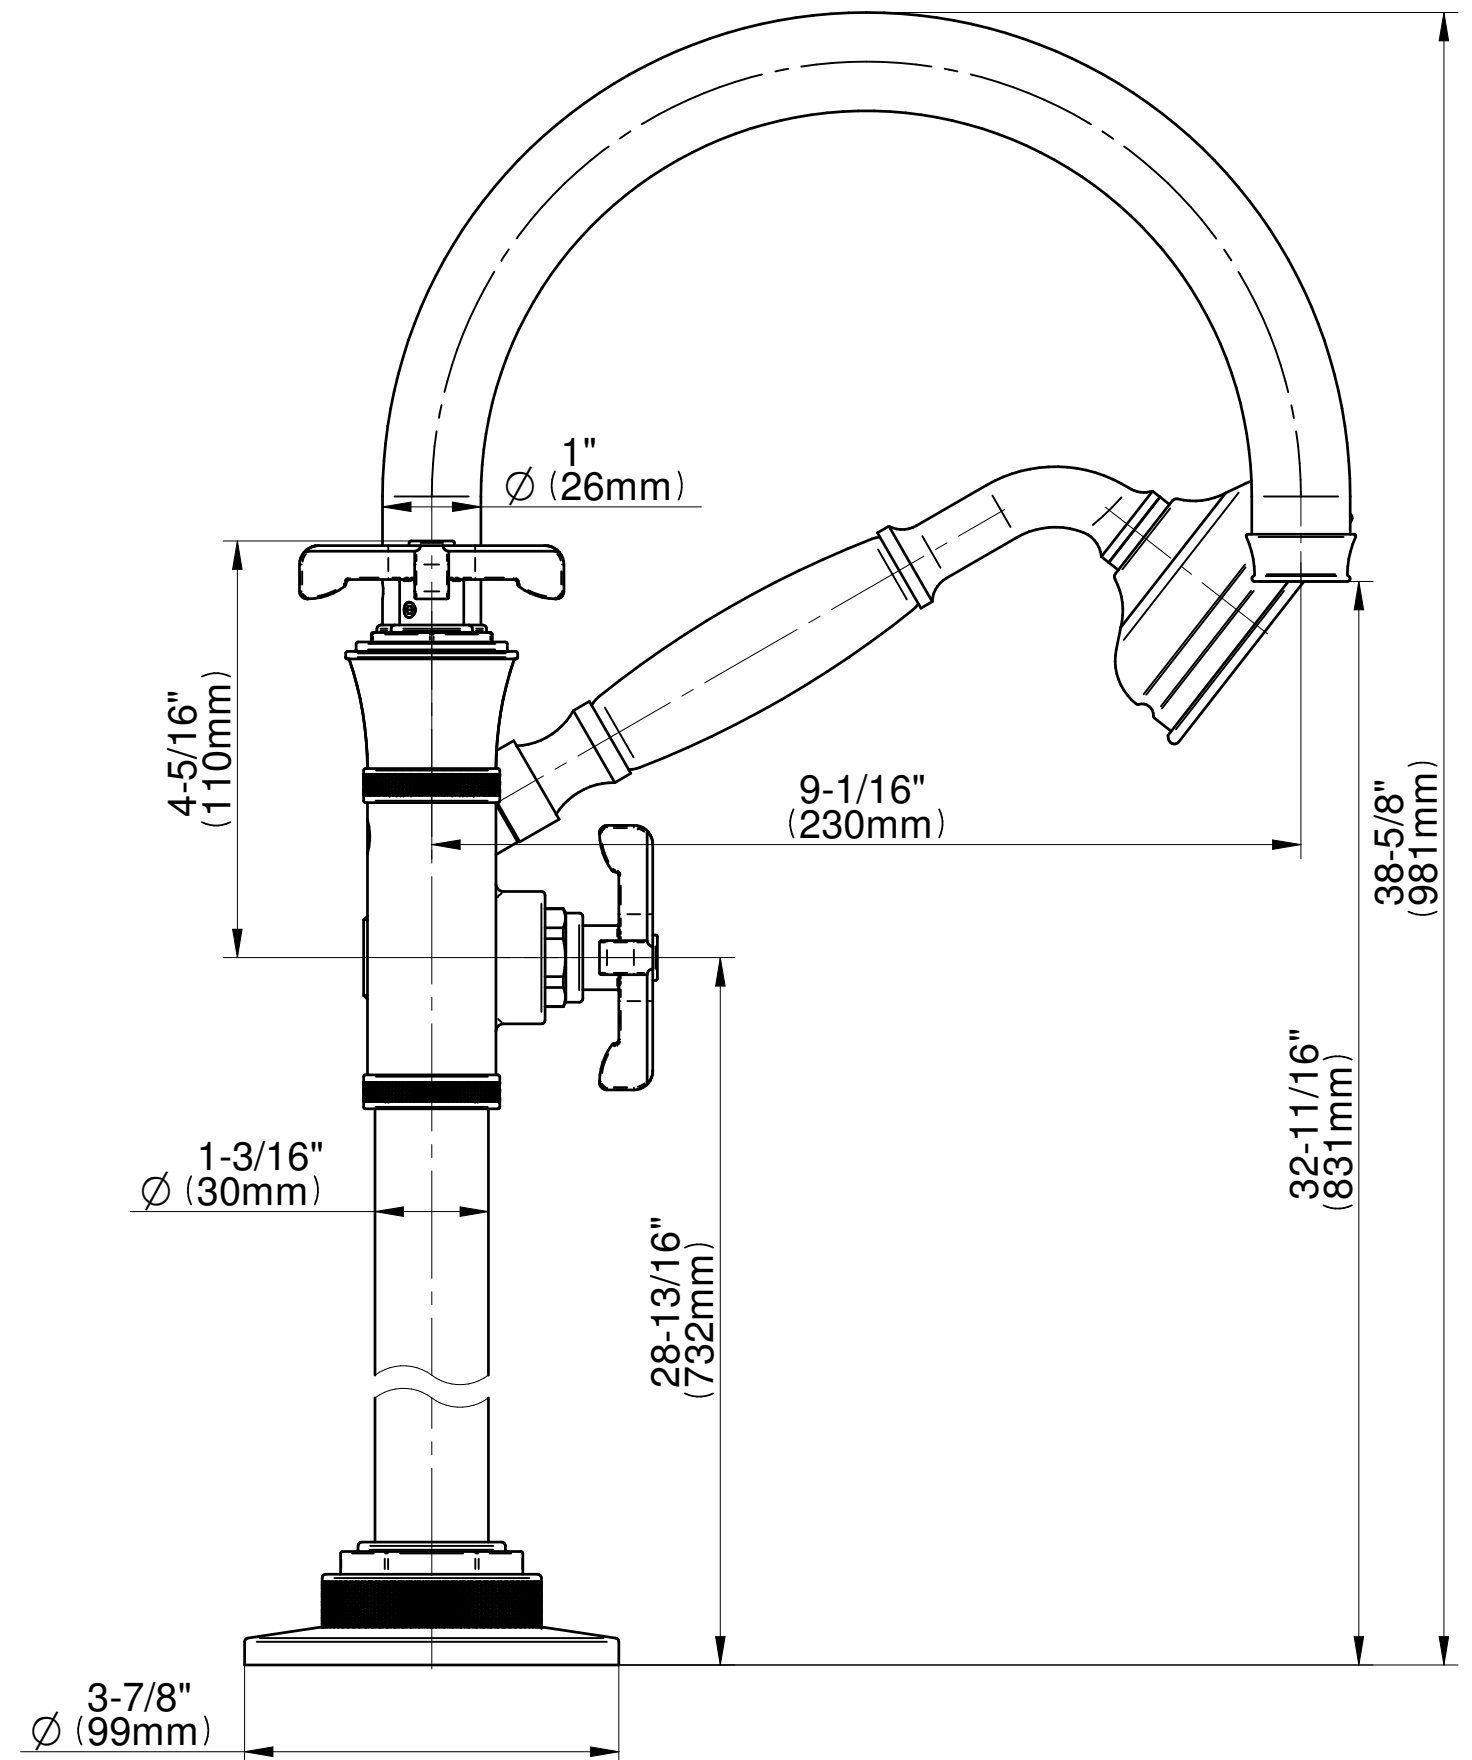

E-11654-C20B

VIGNOLA Series

GRAFF[®]
CUTTING EDGE DESIGN