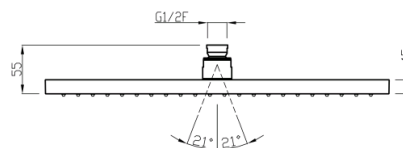

TECHNICAL DRAWING

SPARE PARTS

FINISHINGS