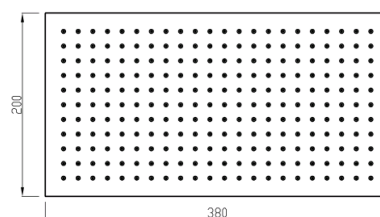

TECHNICAL DRAWING

SPARE PARTS

FINISHINGS