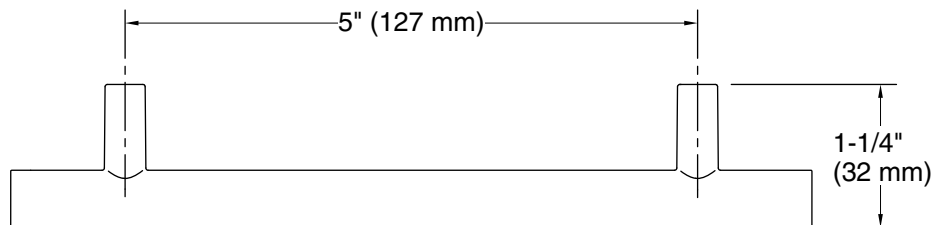

## Technical Information

All product dimensions are nominal.

Installation Type: Cabinet mount

Material: Zinc