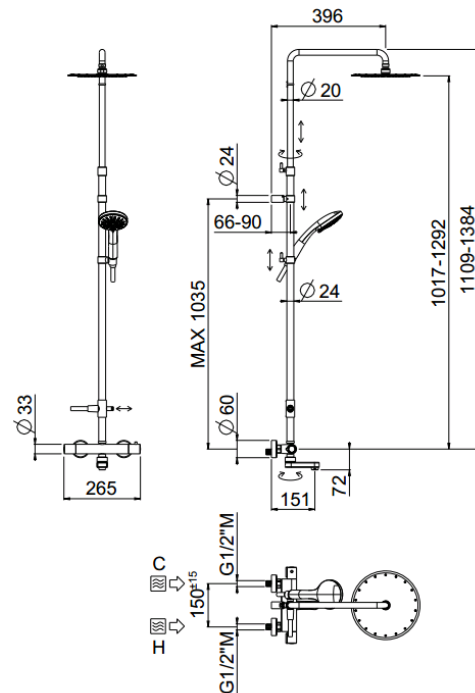

Rigoletto telescopic with spout

Rigoletto telescopic with spout, Stick shower head
00-1874-N-CR

TECHNICAL INFORMATION

Bridge telescopic shower column including exposed thermostatic mixer with diverter and swinging spout, turning bar with adjustable mounting. Round shower head, Ø200, non-liming, inspectable and serviceable in ABS. 3 jets non-liming shower in ABS. Smooth double anti-torsion PVC flexible hose, cm 150. CHROME

Flow rate:
x rubinetto

PICTURE

SPARE PARTS

ORIC031
T°

ORIC032
2 vie / ways

FEATURES

rain jet

central jet

side jet

Tub spout

double anti-torsion

adjustable telescopic shower column

Rigoletto adjustable spout

inspectable round

TECHNICAL DRAWING

FINISHINGS