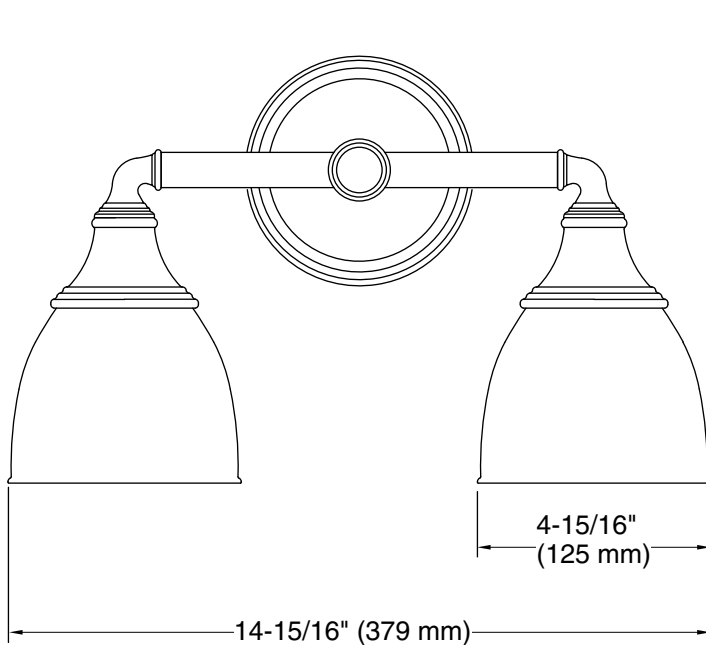

Technical Information

All product dimensions are nominal.

Installation Type: Wall-mount

Material: Metal, Glass

Number of Lights: 2

Notes

Install this product according to the installation guide.