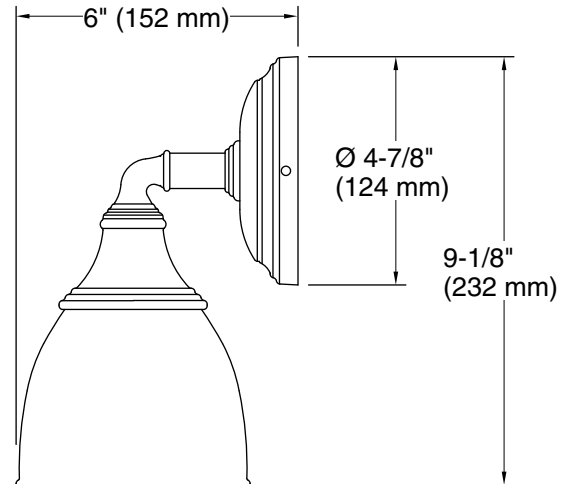

Technical Information

All product dimensions are nominal.

Installation Type: Wall-mount

Material: Metal, Glass

Number of Lights: 2

Notes

Install this product according to the installation guide.