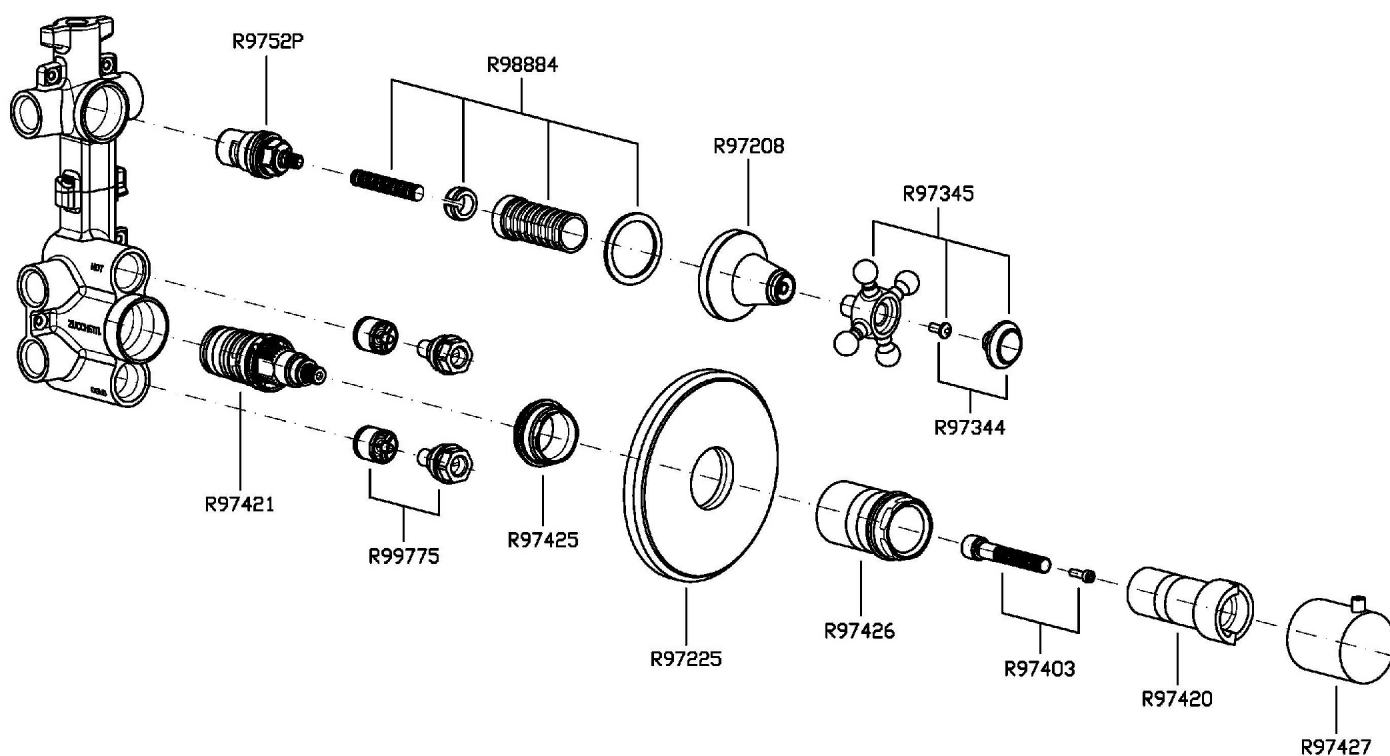

AGORÀ

ZAG659

Esplosi / Exploded