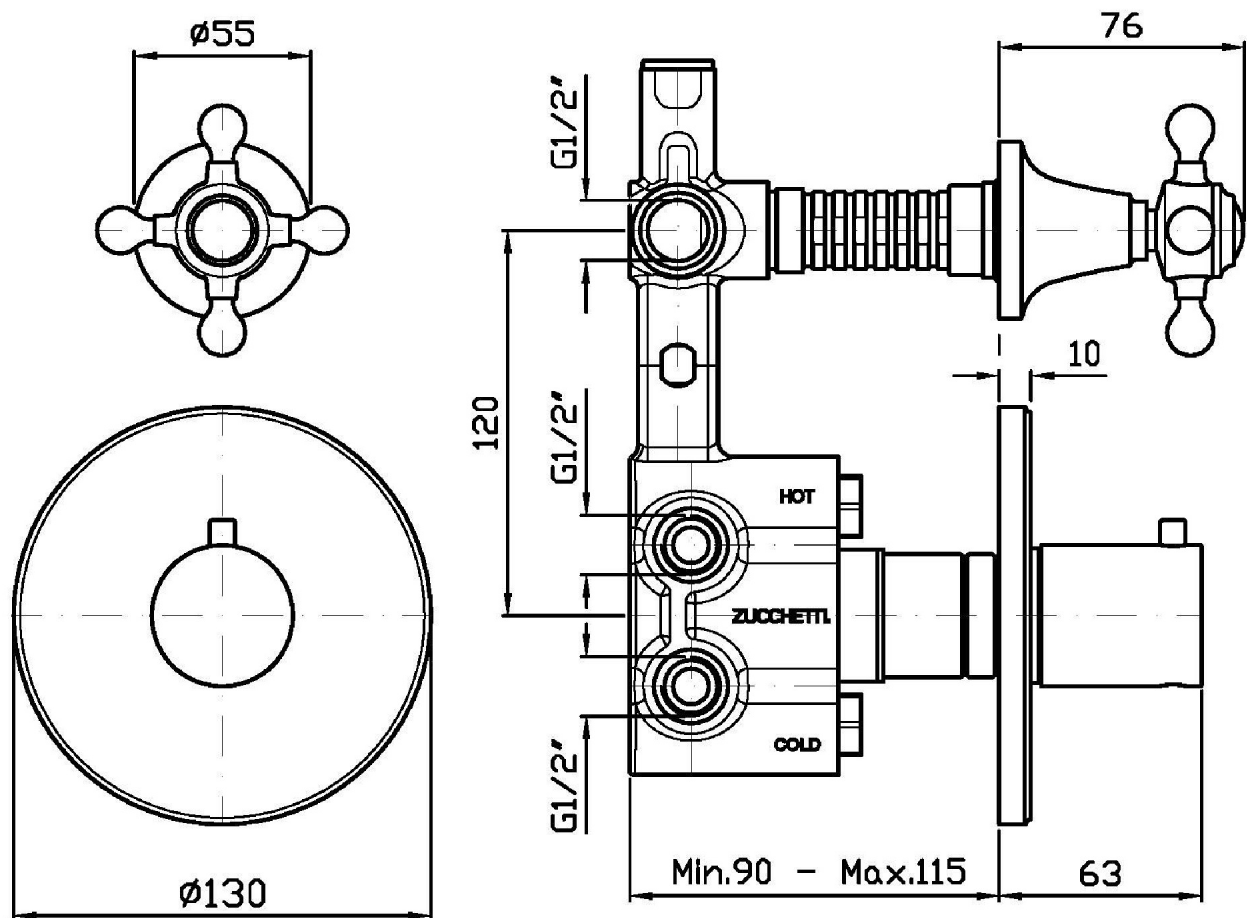

## AGORÀ

ZAG659

Termostatico incasso doccia con rubinetto d'arresto. / Built-in thermostatic shower mixer with stop valve.

Termostatico incasso doccia da 1/2", con rubinetto d'arresto.

1/2" built-in thermostatic shower mixer with stop valve.

## AGORÀ

ZAG659

Disegno Complessivo / Overall Drawing

## AGORÀ

ZAG659

Pesi e Misure / Weights and Sizes

Peso ( Kg ) Weight ( lb )	2,10 ( Kg )	4,63 ( lb )
Volume test ( dc3 ) - ( in3 )	11,01 ( dc3 )	671,87 ( in3 )
h ( mm ) - ( in )	90,00 ( mm )	3,54 ( in )
L1 ( mm ) - ( in )	335,00 ( mm )	13,19 ( in )
L2 ( mm ) - ( in )	365,00 ( mm )	14,37 ( in )