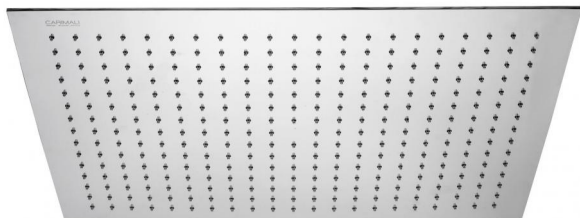

MySlim

MySlim Rectangular inspectable 500x350
SLM0009CRX

TECHNICAL INFORMATION

One jet non-liming inspectable and serviceable ultra-thin rectangular shower head, 500x350, in chromed stainless steel.
CHROME

Flow rate:
8 l/min

PICTURE

SPARE PARTS

FEATURES

Rain jet

Non-liming

ecologic

inspectable
rectangular