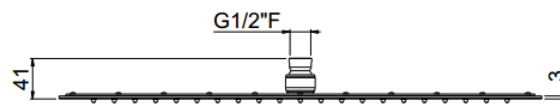

TECHNICAL DRAWING