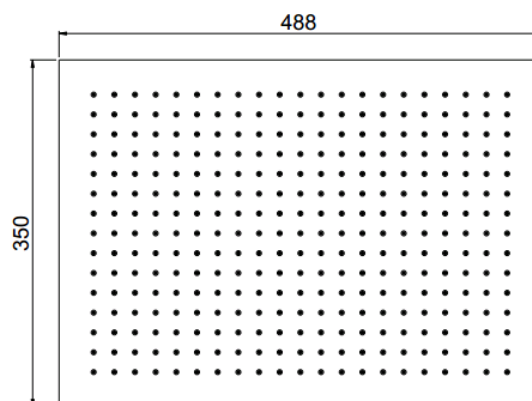

MySlim

MySlim Rectangular inspectable 500x350
SLM0009CRX

TECHNICAL INFORMATION

One jet non-liming inspectable and serviceable ultra-thin rectangular shower head, 500x350, in chromed stainless steel.
CHROME

Flow rate:
8 l/min

PICTURE

SPARE PARTS

FEATURES

Rain jet

Non-liming

ecologic

inspectable
rectangular

TECHNICAL DRAWING

FINISHINGS