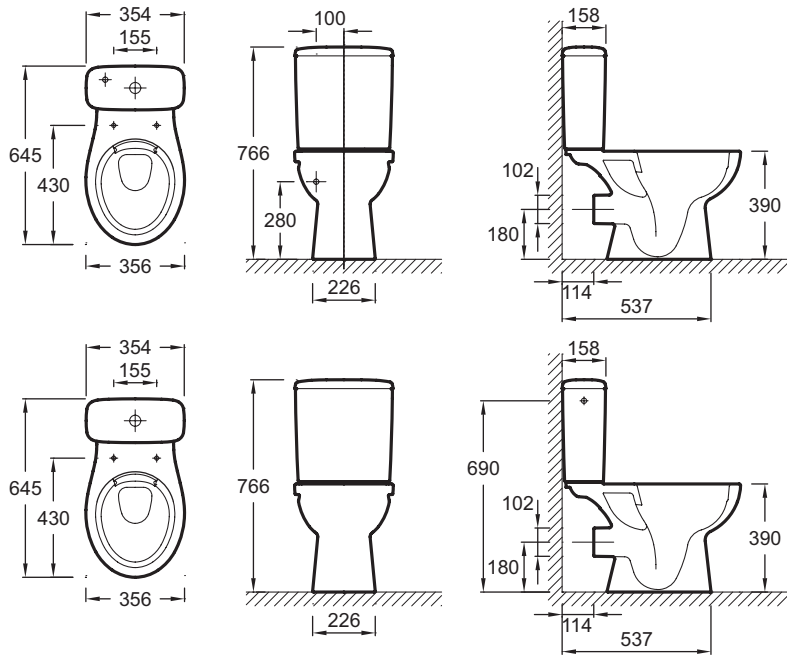

UJV101

Collection: PATIO

Finish*:

00 - White

Main features:

Features

- DIMENSIONS: 64.40 x 35.60 cm
- MATERIAL: Ceramic
- NORMS AND REGULATION: NF
- HEIGHT: Standard
- WEIGHT: 22.1 kg
- INSTALLATION TYPE: Floor-standing
- VOLUME OF WATER: 2.6/4 L and 3/6 L
- RIM TYPE: Rimless

Required products

- ETB111: Cistern 3/6 L flush, side inlet
- ETB211: Cistern 3/6 L flush, bottom inlet

Technical drawing

Product Specification: Rimless WC pan, P-trap. UJV101. Collection: PATIO. DIMENSIONS: 64.40 x 35.60 cm. WEIGHT: 22.1 kg. MATERIAL: Ceramic. INSTALLATION TYPE: Floor-standing. NORMS AND REGULATION: NF. VOLUME OF WATER: 2.6/4 L and 3/6 L. HEIGHT: Standard. RIM TYPE: Rimless.