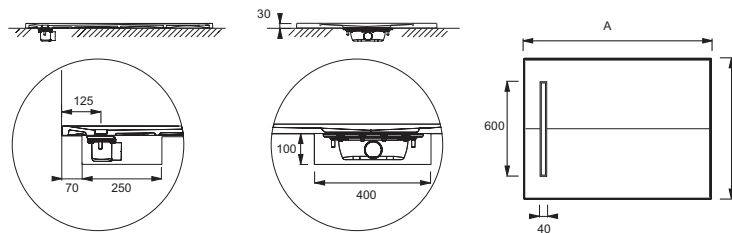

E62624

Collection: SURFACE

Finish*:

SS2 - Blanc gypse

Main features:

Features

- DIMENSIONS: 90 x 90 x 0 cm
- MATERIAL: Neoquartz
- SHAPE: Square
- ADHERENCE: Class C / PN24
- WEIGHT: 24 kg
- INSTALLATION TYPE: 38
- SURFACE PATTERN: Textured

Optional products

- E62470: Riser kit, no panel
- E9A1364: Extra-slim waste

Technical drawing

Mm	A	B
E62624	900 ⁰ / ₅	900 ⁰ / ₅
E62625	1000 ⁰ / ₅	800 ⁰ / ₅
E62626	1000 ⁰ / ₅	900 ⁰ / ₅
E62627	1200 ⁰ / ₅	800 ⁰ / ₅
E62628	1200 ⁰ / ₅	900 ⁰ / ₅

Product Specification: Square shower tray 90 x 90 cm. E62624. Collection: SURFACE. DIMENSIONS: 90 x 90 x 0 cm. WEIGHT: 24 kg. MATERIAL: Neoquartz. INSTALLATION TYPE: 38. SHAPE: Square. SURFACE PATTERN: Textured. ADHERENCE: Class C / PN24.