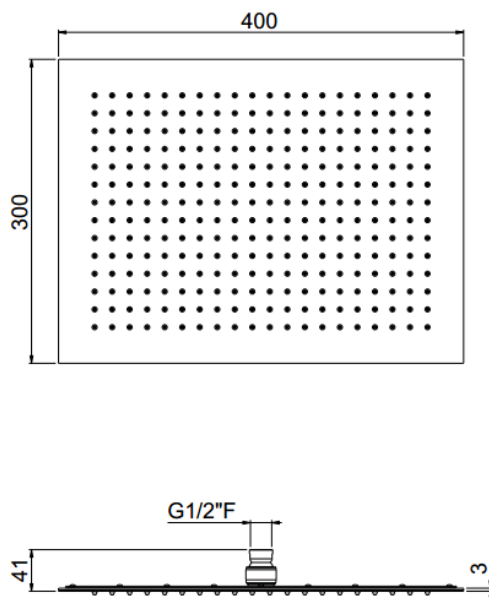

## TECHNICAL INFORMATION

One jet non-liming inspectable and serviceable ultra-thin rectangular shower head, 400x300, in chromed stainless steel.  
CHROME

**Flow rate:**  
8 l/min

## SPARE PARTS

## FEATURES

Rain jet

Non-liming

ecologic

inspectable  
rectangular

## TECHNICAL DRAWING