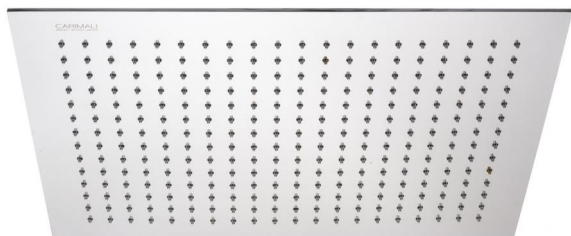

MySlim

MySlim Rectangular inspectable 400x300
SLM0008CRX

TECHNICAL INFORMATION

One jet non-liming inspectable and serviceable ultra-thin rectangular shower head, 400x300, in chromed stainless steel.
CHROME

Flow rate:
8 l/min

PICTURE