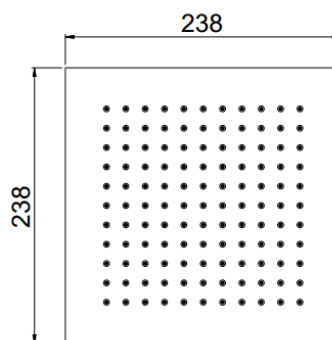

MySlim

MySlim inspectable square 300x300
SLM0006CRX

TECHNICAL INFORMATION

One jet non-liming inspectable and serviceable ultra-thin square shower head, 300x300, in chromed stainless steel. CHROME

Flow rate:
7 l/min

PICTURE

SPARE PARTS

FEATURES

Rain jet

Non-liming

ecologic

inspectable square

TECHNICAL DRAWING