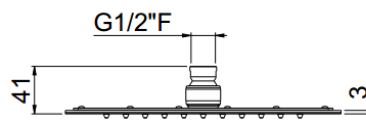

MySlim

MySlim inspectable square 300x300
SLM0006CRX

TECHNICAL INFORMATION

One jet non-liming inspectable and serviceable ultra-thin square shower head, 300x300, in chromed stainless steel. CHROME

Flow rate:
7 l/min

PICTURE

SPARE PARTS

FEATURES

Rain jet

Non-liming

ecologic

inspectable square

TECHNICAL DRAWING