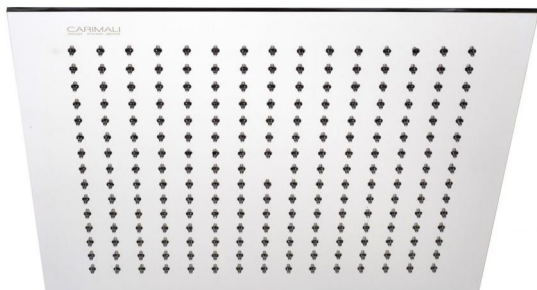

MySlim

MySlim inspectable square 300x300
SLM0006CRX

TECHNICAL INFORMATION

One jet non-liming inspectable and serviceable ultra-thin square shower head, 300x300, in chromed stainless steel. CHROME

Flow rate:
7 l/min

PICTURE

SPARE PARTS

FEATURES

Rain jet

Non-liming

ecologic

inspectable square

TECHNICAL DRAWING