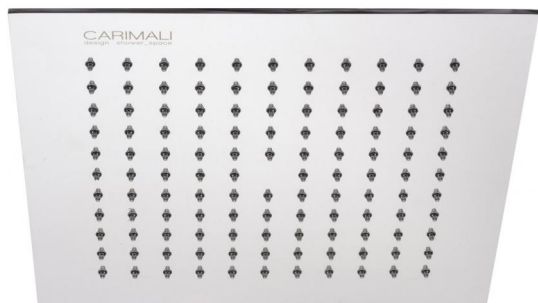

MySlim

MySlim inspectable square 240x240
SLM0005CRX

TECHNICAL INFORMATION

One jet non-liming inspectable and serviceable ultra-thin square shower head, 240x240, in chromed stainless steel. CHROME

Flow rate:
6 l/min

PICTURE

SPARE PARTS

FEATURES

Rain jet

Non-liming

ecologic

inspectable square

TECHNICAL DRAWING