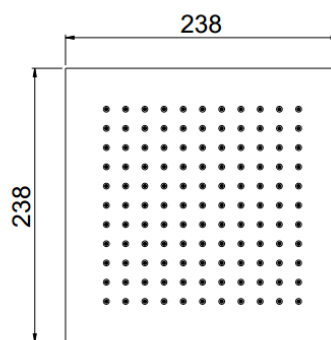

MySlim

MySlim inspectable square 240x240
SLM0005CRX

TECHNICAL INFORMATION

One jet non-liming inspectable and serviceable ultra-thin square shower head, 240x240, in chromed stainless steel. CHROME

Flow rate:
6 l/min

PICTURE

SPARE PARTS

FEATURES

Rain jet

Non-liming

ecologic

inspectable square

TECHNICAL DRAWING