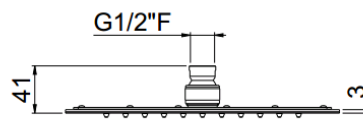

MySlim

MySlim inspectable square 240x240
SLM0005CRX

TECHNICAL INFORMATION

One jet non-liming inspectable and serviceable ultra-thin square shower head, 240x240, in chromed stainless steel. CHROME

Flow rate:
6 l/min

PICTURE

SPARE PARTS

FEATURES

Rain jet

Non-liming

ecologic

inspectable square

TECHNICAL DRAWING