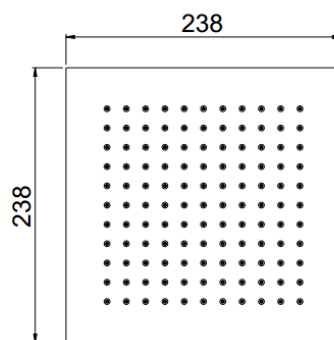

MySlim

MySlim square 240x240
SLM0005/NI

TECHNICAL INFORMATION

One jet non-liming ultra-thin square shower head, 240x240, in stainless steel. CHROME

Flow rate:
6 l/min

PICTURE

SPARE PARTS

FEATURES

Rain jet

Non-liming

ecologic

TECHNICAL DRAWING

FINISHINGS