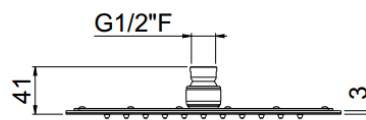

MySlim

MySlim square 240x240
SLM0005/NI

TECHNICAL INFORMATION

One jet non-liming ultra-thin square shower head, 240x240, in stainless steel. CHROME

Flow rate:
6 l/min

PICTURE

SPARE PARTS

FEATURES

Rain jet

Non-liming

ecologic

TECHNICAL DRAWING

FINISHINGS