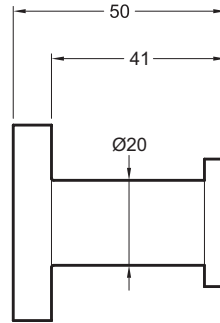

E77826

Collection: EO

Finish*:

CP - Chrome

BL - Matte Black

Main features:

Features

- DIMENSIONS: 4.60 x 4.60 cm
- MATERIAL: 54
- WEIGHT: 1 kg
- INSTALLATION TYPE: Wall-mount

Technical drawing

Product Specification: Robe hook. E77826. Collection: EO. DIMENSIONS: 4.60 x 4.60 cm. WEIGHT: 1 kg. MATERIAL: 54. INSTALLATION TYPE: Wall-mount.

*Due to possible variations in computer and printer calibrations, technical factors and certain finish characteristics, the colors you see may not accurately portray the actual colors and are provided as a guide only.