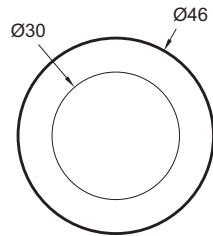

E77826

Collection: EO

Finish*:

CP - Chrome

BL - Matte Black

Main features:

Features

- DIMENSIONS: 4.60 x 4.60 cm
- MATERIAL: 54
- WEIGHT: 1 kg
- INSTALLATION TYPE: Wall-mount

Technical drawing

Product Specification: Robe hook. E77826. Collection: EO. DIMENSIONS: 4.60 x 4.60 cm. WEIGHT: 1 kg. MATERIAL: 54. INSTALLATION TYPE: Wall-mount.

*Due to possible variations in computer and printer calibrations, technical factors and certain finish characteristics, the colors you see may not accurately portray the actual colors and are provided as a guide only.