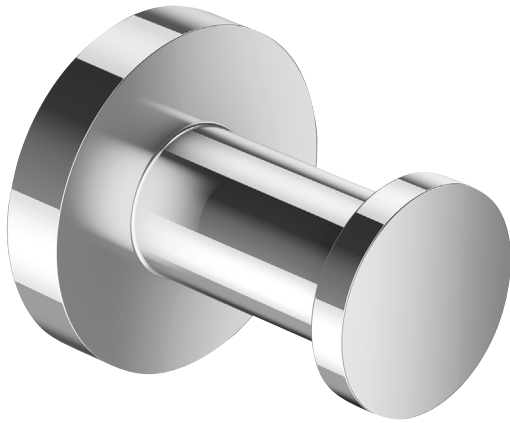

E77826

Collection: EO

Finish*:

CP - Chrome

BL - Matte Black

Main features:

Features

- DIMENSIONS: 4.60 x 4.60 cm
- MATERIAL: 54
- WEIGHT: 1 kg
- INSTALLATION TYPE: Wall-mount

Technical drawing

Product Specification: Robe hook. E77826. Collection: EO. DIMENSIONS: 4.60 x 4.60 cm. WEIGHT: 1 kg. MATERIAL: 54. INSTALLATION TYPE: Wall-mount.

*Due to possible variations in computer and printer calibrations, technical factors and certain finish characteristics, the colors you see may not accurately portray the actual colors and are provided as a guide only.