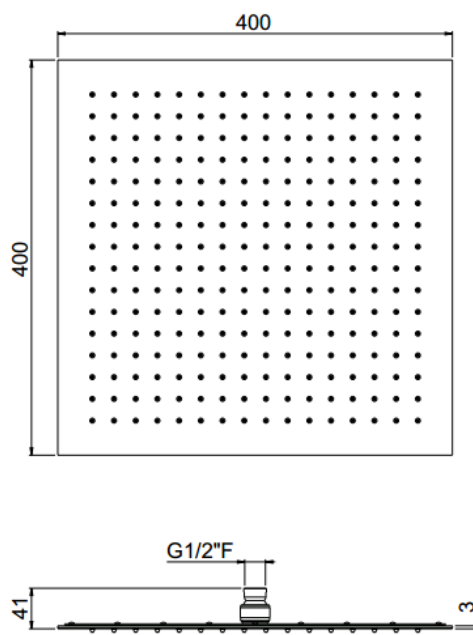

MySlim

MySlim inspectable square 400x400
SLM0007CRX

TECHNICAL INFORMATION

One jet non-liming inspectable and serviceable ultra-thin square shower head, 400x400, in chromed stainless steel. CHROME

Flow rate:
8 l/min

PICTURE

SPARE PARTS

FEATURES

Rain jet

Non-liming

ecologic

inspectable square

TECHNICAL DRAWING