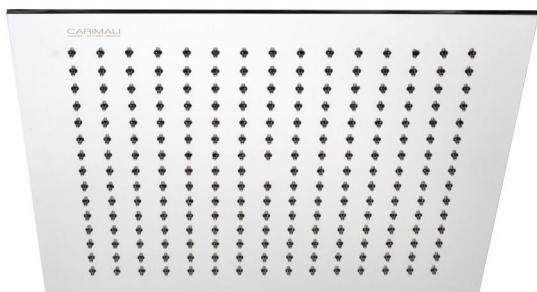

MySlim

MySlim inspectable square 400x400
SLM0007CRX

TECHNICAL INFORMATION

One jet non-liming inspectable and serviceable ultra-thin square shower head, 400x400, in chromed stainless steel. CHROME

Flow rate:
8 l/min

PICTURE

SPARE PARTS

FEATURES

Rain jet

Non-liming

ecologic

inspectable square

TECHNICAL DRAWING