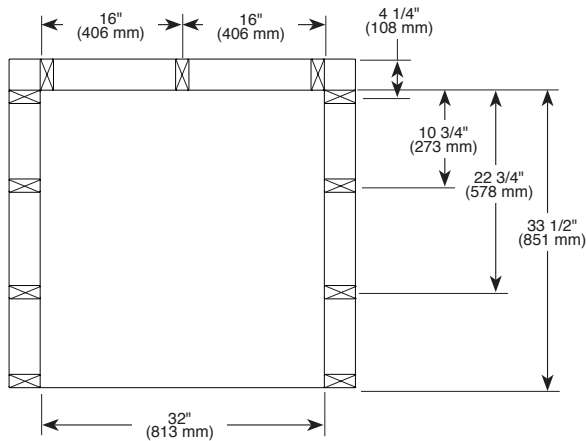

see what Delta can do™

STYLA®

213232AC00

**32" X 32" ACRYLIC WITH
INNOVEX® TECHNOLOGY
ONE PIECE SHOWER**

- Made from High-Gloss Acrylic with Polyurethane Backing Material
- Direct-to-Stud Installation
- 10 Year Limited Warranty
- 1 Year Commercial Warranty