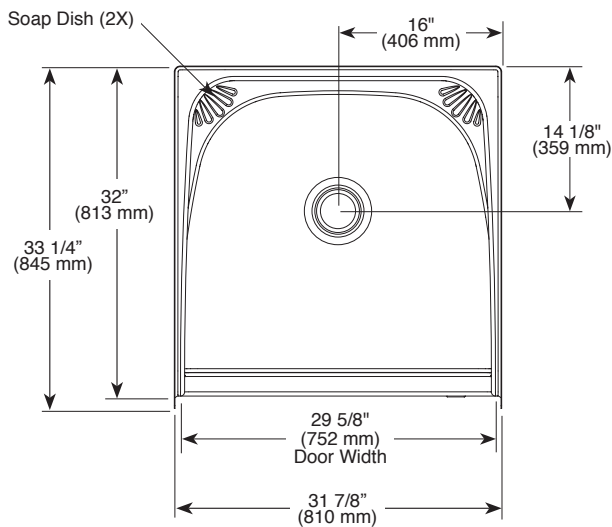

see what Delta can do™

STYLA®

213232AC00

**32" X 32" ACRYLIC WITH
INNOVEX® TECHNOLOGY
ONE PIECE SHOWER**

- Made from High-Gloss Acrylic with Polyurethane Backing Material
- Direct-to-Stud Installation
- 10 Year Limited Warranty
- 1 Year Commercial Warranty

COLOR/FINISH

- White

COMPLIES WITH:

 International Plumbing Code

*Internal dimensions may not comply with other building and plumbing codes.

GREENGUARD Certified products are certified to GREENGUARD standards for low chemical emissions into indoor air during product usage. For more information, visit ul.com/gg