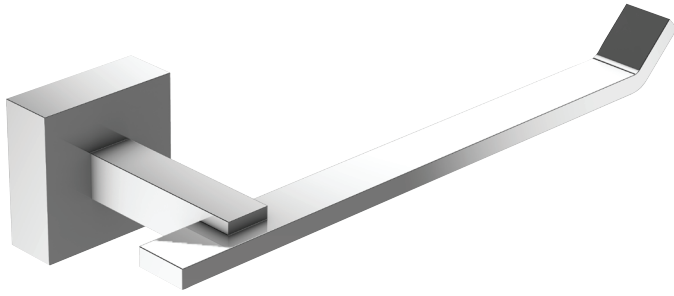

E77870

Collection: E0

Finish*:

CP - Chrome

Features

- DIMENSIONS: 15.50 x 7 x 4 cm
- MATERIAL: 54
- WEIGHT: 0.3 kg
- INSTALLATION TYPE: Wall-mount

Technical drawing

Product Specification: Toilet roll holder. E77870. Collection: E0. DIMENSIONS: 15.50 x 7 x 4 cm. WEIGHT: 0.3 kg. MATERIAL: 54. INSTALLATION TYPE: Wall-mount.

**Due to possible variations in computer and printer calibrations, technical factors and certain finish characteristics, the colors you see may not accurately portray the actual colors and are provided as a guide only.*