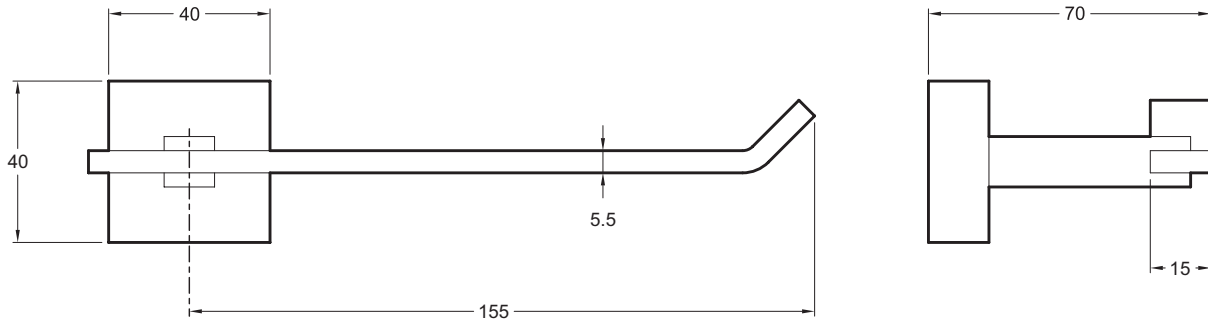

E77870

Collection: E0

Finish*:

CP - Chrome

Features

- DIMENSIONS: 15.50 x 7 x 4 cm
- MATERIAL: 54
- WEIGHT: 0.3 kg
- INSTALLATION TYPE: Wall-mount

Technical drawing

Product Specification: Toilet roll holder. E77870. Collection: E0. DIMENSIONS: 15.50 x 7 x 4 cm. WEIGHT: 0.3 kg. MATERIAL: 54. INSTALLATION TYPE: Wall-mount.