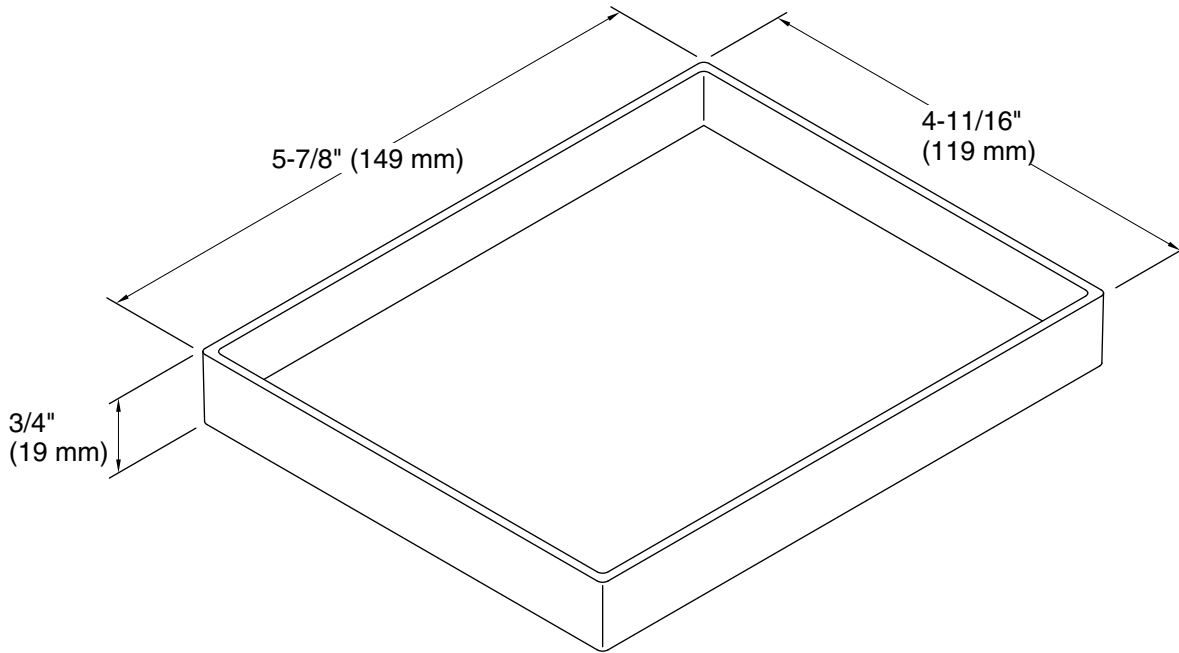

## Features

- Tray with rim provides wall-mounted shelf storage for bath items.
- Fits securely on Draft frames, hotelier, and toilet tissue holder (sold separately).
- Pair with other Draft components including trays, containers, and hooks (sold separately).
- Durable composite material.
- Coordinates with other products in the Draft collection.

## Technical Information

All product dimensions are nominal.

Material: Plastic, Silicone