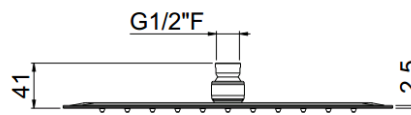

MySlim

MySlim square 300x300
SLM0006/NI

TECHNICAL INFORMATION

One jet non-liming ultra-thin square shower head, 300x300, in stainless steel. CHROME

Flow rate:
7 l/min

PICTURE

SPARE PARTS

FEATURES

Rain jet

Non-liming

ecologic

TECHNICAL DRAWING

FINISHINGS