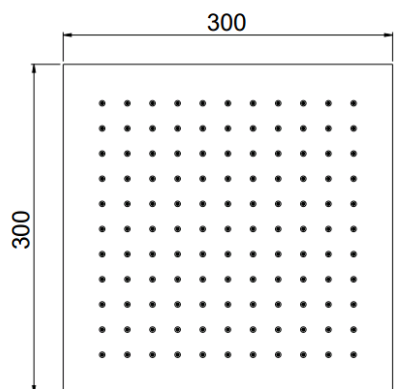

MySlim

MySlim square 300x300
SLM0006/NI

TECHNICAL INFORMATION

One jet non-liming ultra-thin square shower head, 300x300, in stainless steel. CHROME

Flow rate:
7 l/min

PICTURE

SPARE PARTS

FEATURES

Rain jet

Non-liming

ecologic

TECHNICAL DRAWING

FINISHINGS