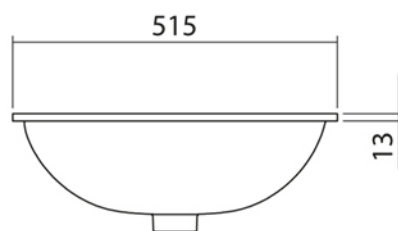

VICTORIAN Collection	
Code	Description
2010 OLD2010	Undermounted basin 480 mm White Old White
GRDN2010 OSBR2010	Decorated Garden Pattern Blue Pattern

Verona - Italy
tel. +39 045 8006917
fax. +39 045 8020111
gentry-home.com

VICTORIAN Collection	
Code	Description
2009 OLD2009	Undermounted basin 440 mm White Old White
GRDN2009 OSBR2009	Decorated Garden Pattern Blue Pattern

Verona - Italy
tel. +39 045 8006917
fax. +39 045 8020111
gentry-home.com