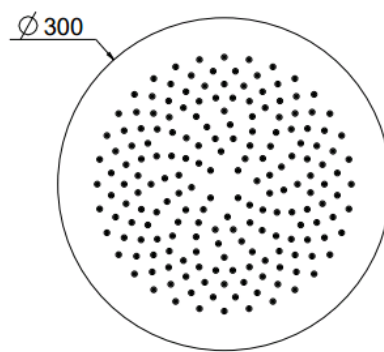

MySlim

MySlim round inspectable Ø300
SLM0003CRX

TECHNICAL INFORMATION

One jet non-liming inspectable and serviceable ultra-thin round shower head, Ø300, in chromed stainless steel. CHROME

Flow rate:
7 l/min

FEATURES

Rain jet

Non-liming

ecologic

inspectable round

PICTURE

TECHNICAL DRAWING

SPARE PARTS