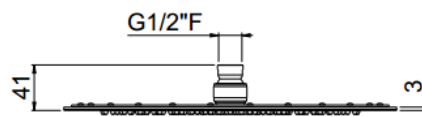

MySlim

MySlim round inspectable Ø300
SLM0003CRX

TECHNICAL INFORMATION

One jet non-liming inspectable and serviceable ultra-thin round shower head, Ø300, in chromed stainless steel. CHROME

Flow rate:
7 l/min

FEATURES

Rain jet

Non-liming

ecologic

inspectable round

PICTURE

TECHNICAL DRAWING

SPARE PARTS