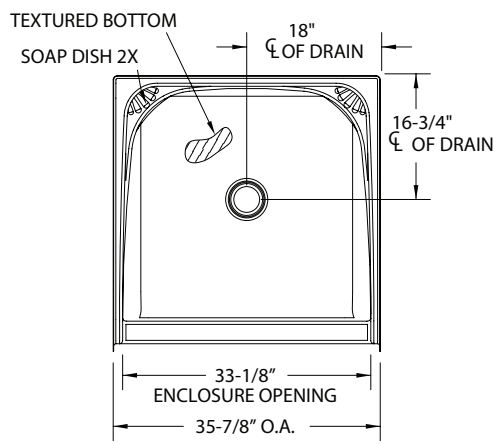

## 213637AC00 36" X 37" X 76" SHOWER

- Acrylic with Innovex<sup>®</sup> Technology
- High Gloss Acrylic Surface
- Smooth, easy-to-handle backing
- Built-In Screw Guides
- One-Piece Shower
- 10 Year Limited Residential Warranty
- 1 Year Limited Commercial Warranty