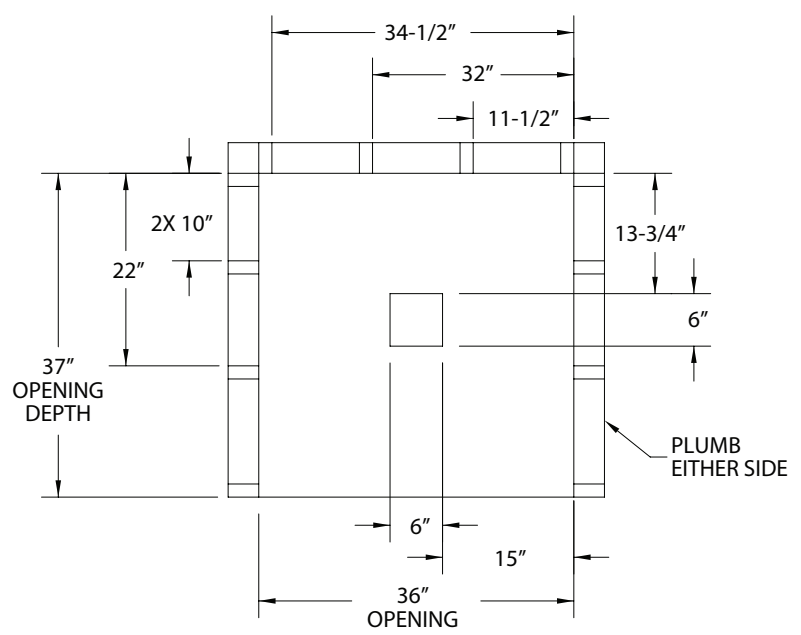

## 213637AC00 36" X 37" X 76" SHOWER

- Acrylic with Innovex<sup>®</sup> Technology
- High Gloss Acrylic Surface
- Smooth, easy-to-handle backing
- Built-In Screw Guides
- One-Piece Shower
- 10 Year Limited Residential Warranty
- 1 Year Limited Commercial Warranty