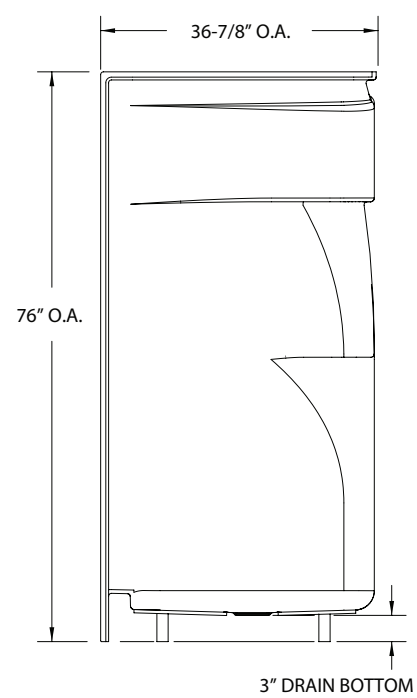

## 213637AC00 36" X 37" X 76" SHOWER

- Acrylic with Innovex<sup>®</sup> Technology
- High Gloss Acrylic Surface
- Smooth, easy-to-handle backing
- Built-In Screw Guides
- One-Piece Shower
- 10 Year Limited Residential Warranty
- 1 Year Limited Commercial Warranty