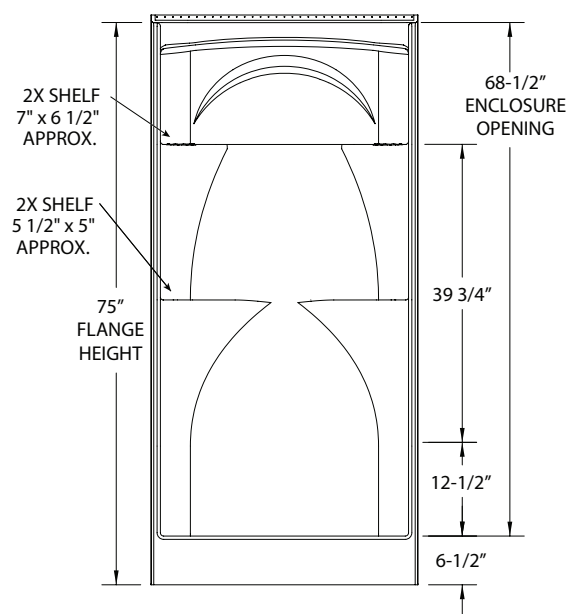

## 213637AC00 36" X 37" X 76" SHOWER

- Acrylic with Innovex<sup>®</sup> Technology
- High Gloss Acrylic Surface
- Smooth, easy-to-handle backing
- Built-In Screw Guides
- One-Piece Shower
- 10 Year Limited Residential Warranty
- 1 Year Limited Commercial Warranty