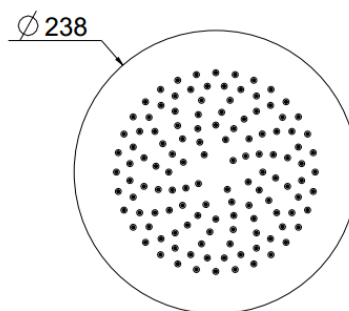

MySlim

MySlim round inspectable Ø240
SLM0002CRX

TECHNICAL INFORMATION

One jet non-liming inspectable and serviceable ultra-thin round shower head, Ø240, in chromed stainless steel. CHROME

Flow rate:
6 l/min

PICTURE

SPARE PARTS

FEATURES

Rain jet

Non-liming

ecologic

inspectable
round

TECHNICAL DRAWING