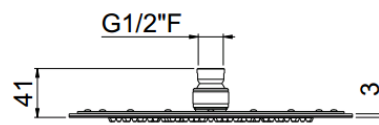

MySlim

MySlim round inspectable Ø240
SLM0002CRX

TECHNICAL INFORMATION

One jet non-liming inspectable and serviceable ultra-thin round shower head, Ø240, in chromed stainless steel. CHROME

Flow rate:
6 l/min

PICTURE

SPARE PARTS

FEATURES

Rain jet

Non-liming

ecologic

inspectable
round

TECHNICAL DRAWING