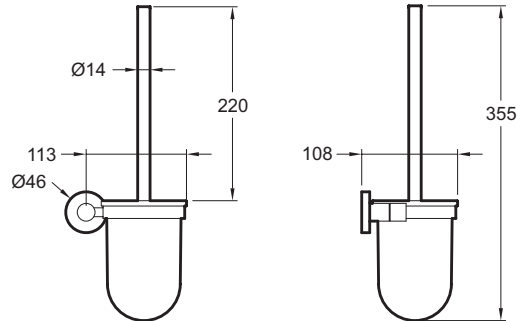

E77830

Collection: E0

Finish\*:

CP - Chrome

BL - Matte Black

Main features:

### Features

- DIMENSIONS: 35.50 x 11.30 x 10.80 cm
- MATERIAL: 54
- WEIGHT: 1 kg
- INSTALLATION TYPE: Wall-mount

### Technical drawing

Product Specification: Toilet brush holder. E77830. Collection: E0. DIMENSIONS: 35.50 x 11.30 x 10.80 cm. WEIGHT: 1 kg. MATERIAL: 54. INSTALLATION TYPE: Wall-mount.