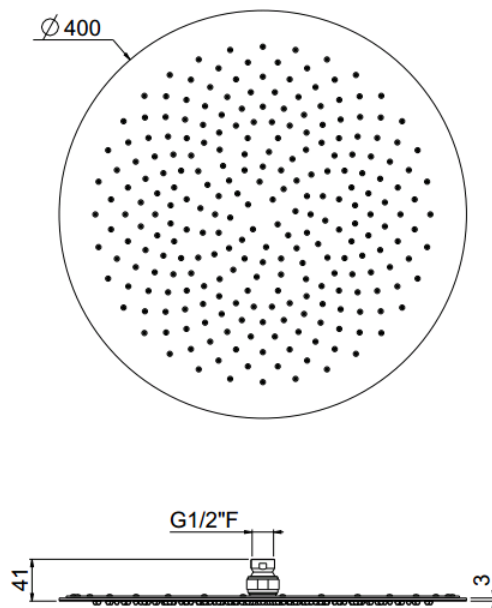

## TECHNICAL INFORMATION

One jet non-liming inspectable and serviceable ultra-thin round shower head, Ø400, in chromed stainless steel. CHROME

**Flow rate:**  
8 l/min

## SPARE PARTS

## FEATURES

Rain jet

Non-liming

ecologic

inspectable  
round

## TECHNICAL DRAWING