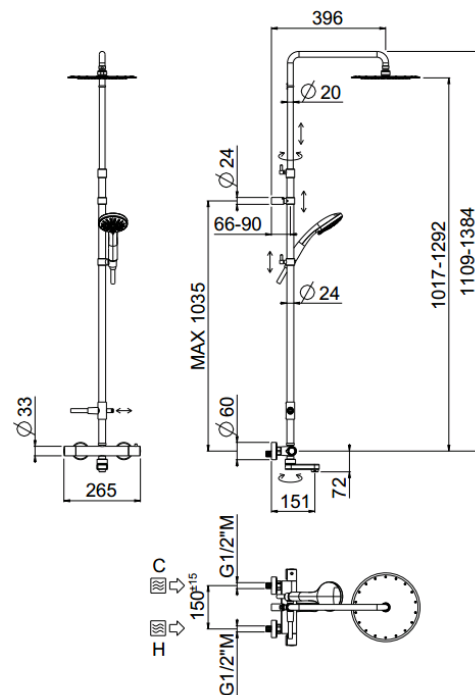

## TECHNICAL INFORMATION

Bridge telescopic shower column including exposed thermostatic mixer with diverter and swinging spout, turning bar with adjustable mounting. Round shower head, Ø300, non-liming, inspectable and serviceable in chromed stainless steel. 3 jets non-liming shower in ABS. Smooth double anti-torsion PVC flexible hose, cm 150. CHROME

## FEATURES

rain jet

central jet

side jet

Tub spout

double anti-torsion

adjustable telescopic shower column

Rigoletto adjustable spout

inspectable round

## TECHNICAL DRAWING