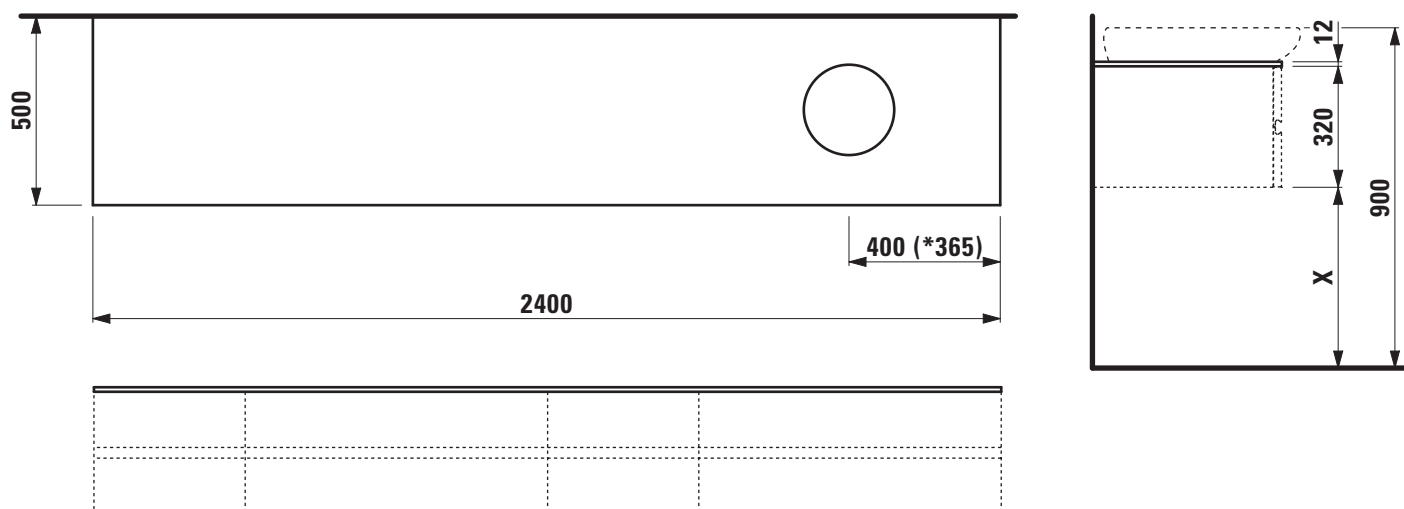

IL BAGNO ALESSI ONE FURNITURE

Top for vanity unit / with cut out right

42461.3

TECHNICAL DATA

Order no.	42461.3 / cut out right	Accessories excl.	Vanity unit without top, 800 mm element at right side and 400 mm element at left side order no. 42418.0
Dimensions (WxHxD)	2400 x 12 x 500 mm	Colours	630 – Noce canaletto, surface lacquered real wood veneer 631 – White, technical marble top
Matching for	2x vanity unit without top 1200 mm, order no. 42418.0 1x washbasin, order no. 81897.1 (vanity unit combination only with 7 drawers), 81897.2, 81897.3 (with shelf at left side)		
Specification	Body – Surface lacquered real wood veneer or technical marble 1 cut out right		
Weight	630 – 62,0 kg 631 – 80,0 kg		

TECHNICAL DRAWINGS / S 1 : 20

* = Only Il Bagno Alessi One 81897.3 with shelf at left side
X = The exact height must be set during installation.