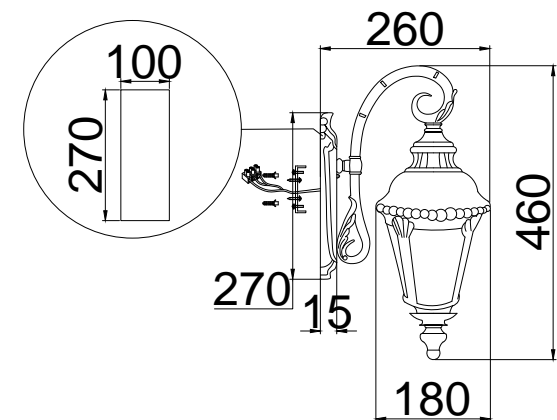

Instruction

O029WL-01BZ

1 x E27 (60W)

Model: O029WL-01BZ
Collection: Outdoor
Series: Goiri

Wall Lamps