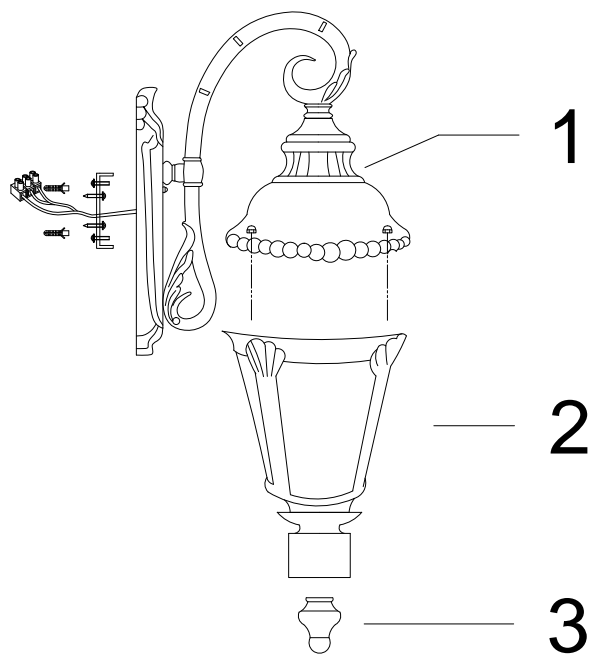

Instruction

O029WL-01BZ

1 x E27 (60W)

Model: O029WL-01BZ
Collection: Outdoor
Series: Goiri

Wall Lamps