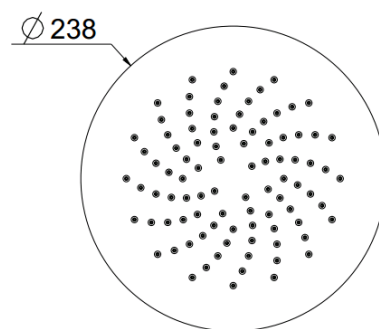

## TECHNICAL INFORMATION

One jet non-liming ultra-thin round shower head, Ø240, in stainless steel. CHROME

**Flow rate:**  
6 l/min

## FEATURES

Rain jet

Non-liming

ecologic

## TECHNICAL DRAWING