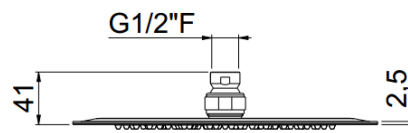

TECHNICAL DRAWING