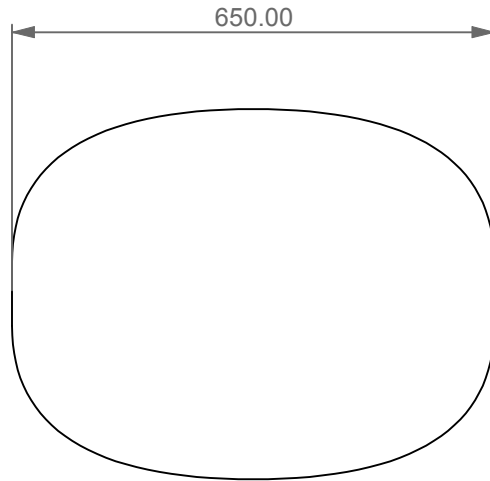

Specchio Flut cm. 65
Flut mirror cm. 65

FRONT

Designation Specchio Flut cm. 65 Flut mirror cm. 65	GSGI CERAMIC DESIGN
Scale 1:10	This drawing including the respectedata may neither be duplicated nor modified nor altered without the consent of GSG Ceramic Design. The use of the data/technical drawings take place at users own risk and under exclusion of any liability of GSG Ceramic Design. The dimensions are not binding; products are subject to changes. Measurement shown may be subjected to small variations or are indicative.
cod. FLSP65	