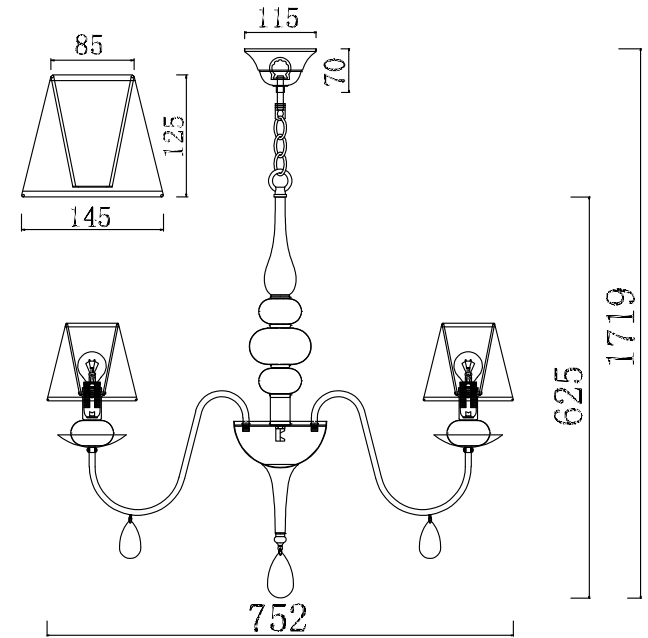

FREYA
TRADITION OF QUALITY

INSTRUCTION

MODEL: FR5756-PL-06-W
CHANDELIER

6 x E14 (40W)

FREYA-LIGHT.COM