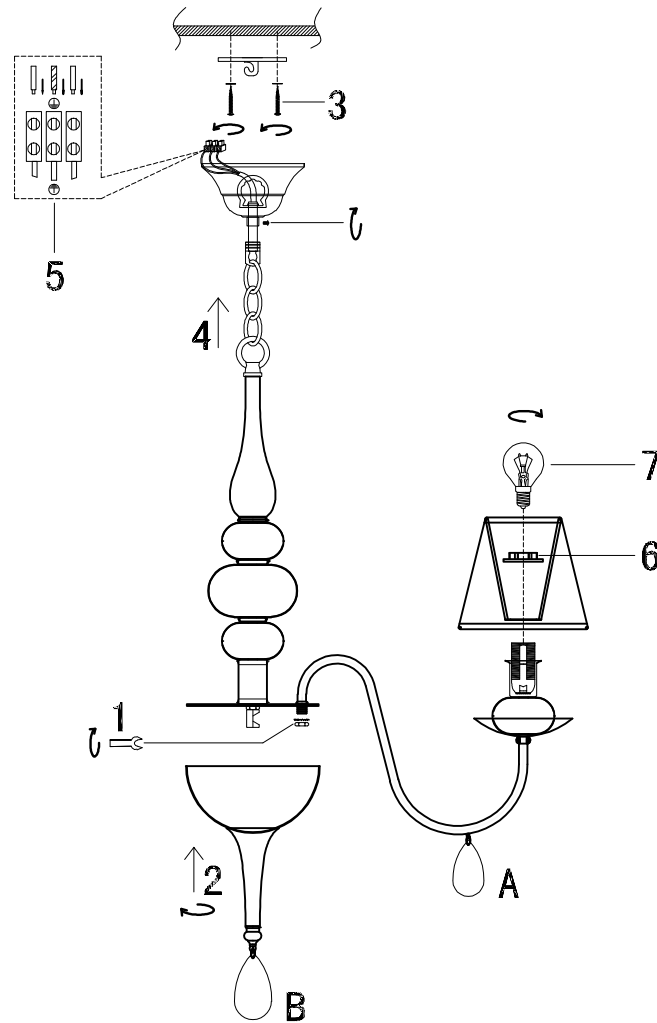

FREYA
TRADITION OF QUALITY

INSTRUCTION

MODEL: FR5756-PL-06-W
CHANDELIER

6 x E14 (40W)

FREYA-LIGHT.COM