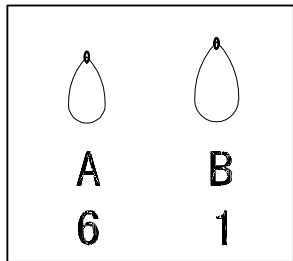

FREYA
TRADITION OF QUALITY

INSTRUCTION

MODEL: FR5756-PL-06-W
CHANDELIER

6 x E14 (40W)

FREYA-LIGHT.COM